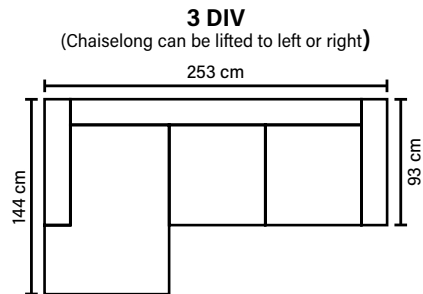

COMBINATIONS

Choose from available sofa models.
All measurements are approximate.