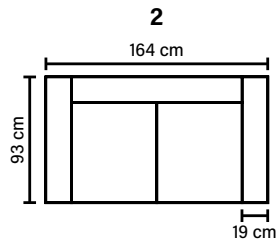

COMBINATIONS

Choose from available sofa models.
All measurements are approximate.