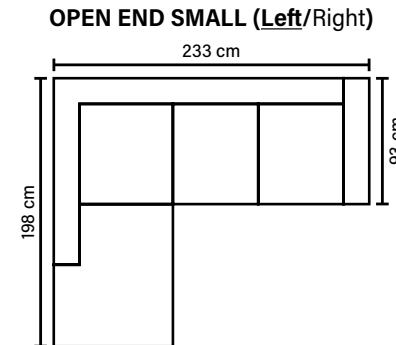

COMBINATIONS

Choose from available sofa models.
All measurements are approximate.