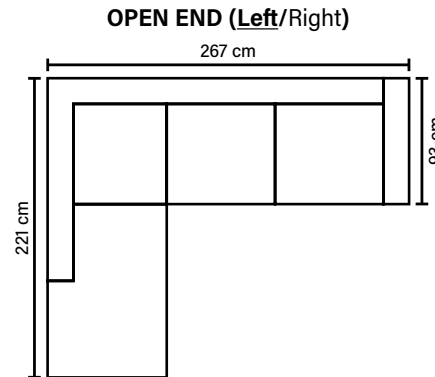

COMBINATIONS

Choose from available sofa models.
All measurements are approximate.