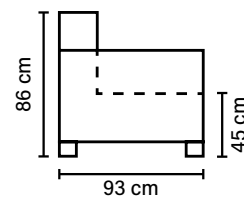

COMBINATIONS

Choose from available sofa models.
All measurements are approximate.