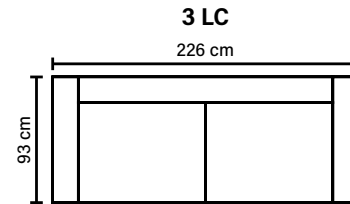

COMBINATIONS

Choose from available sofa models.
All measurements are approximate.