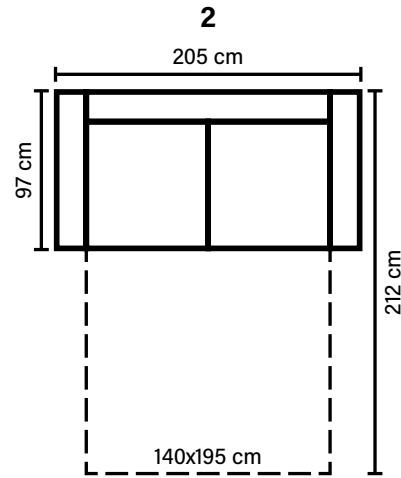

### COMBINATIONS

Choose from available sofa models.  
All measurements are approximate.  
Measured with standard armrest D.

### ARMREST AND LEG OPTIONS

|   |   |
|---|---|
| <p>20 cm<br/>D<br/>Standard</p>           | <p>13 cm<br/>B<br/>Optional</p>           |
| <p>Leg: 35<br/>wooden<br/>height 6 cm</p> | <p>Leg: 34<br/>wooden<br/>height 6 cm</p> |