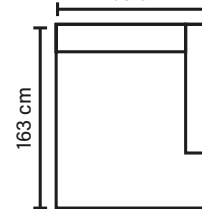

Create a sofa in
the **shape** and **look**
that you
prefer

REGULAR PIECES (All measurements are approximate)

SWIVEL CHAIR

1

2

3 DIV (Left/Right)

308 cm

OPEN END (Left/Right)

300 cm

FOOTSTOOLR

(H 40)

90 cm

LEGS

Standard leg: 54 H 3 cm

Optional leg: 32 H 5 cm

Optional leg: 42 H 8 cm

Optional leg: 53 H 13 cm

UNITS (All measurements are approximate)

MOD 1

MOD 2

MOD A1/1A

108 cm

MOD A2/2A

200 cm

MOD 1L/L1

150 cm

MOD UA/AU

108 cm

SEAT

Pocket springs + HR foam 35kg
covered with memory foam and 200g fiber

BACK

Siliconized polyester fiber