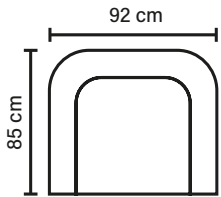

Create a sofa in
the **shape** and **look**
that you
prefer

REGULAR PIECES (All measurements are approximate)

SWIVEL CHAIR

1

2

3 DIV (Left/Right)

308 cm

OPEN END (Left/Right)

300 cm

FOOTSTOOLR

(H 40)

90 cm

LEGS

Standard leg: 54 H 3 cm

Optional leg: 32 H 5 cm

Optional leg: 42 H 8 cm

Optional leg: 53 H 13 cm

UNITS (All measurements are approximate)

MOD 1

MOD 2

MOD A1/1A

108 cm

MOD A2/2A

200 cm