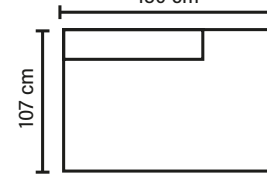

300 cm

FOOTSTOOLR

(H 40)

90 cm

LEGS

Standard leg: 54 H 3 cm

Optional leg: 32 H 5 cm

Optional leg: 42 H 8 cm

Optional leg: 53 H 13 cm

UNITS (All measurements are approximate)

MOD 1

MOD 2

MOD A1/1A

108 cm

MOD A2/2A

200 cm

MOD 1L/L1

150 cm

MOD UA/AU

108 cm

SEAT

Pocket springs + HR foam 35kg
covered with memory foam and 200g fiber

BACK

Siliconized polyester fiber