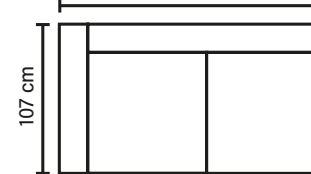

Optional leg: 53 H 13 cm

UNITS (All measurements are approximate)

MOD 1

MOD 2

MOD A1/1A

108 cm

MOD A2/2A

200 cm

MOD 1L/L1

150 cm

MOD UA/AU

108 cm

SEAT

Pocket springs + HR foam 35kg
covered with memory foam and 200g fiber

BACK

Siliconized polyester fiber