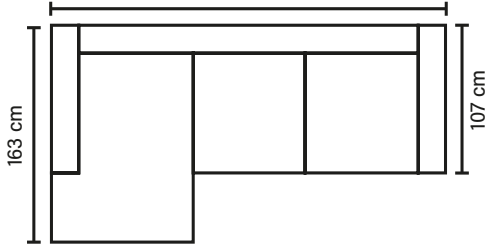

Create a sofa in
the **shape** and **look**
that you
prefer

REGULAR PIECES (All measurements are approximate)

SWIVEL CHAIR

1

2

3 DIV (Left/Right)

308 cm

OPEN END (Left/Right)

300 cm

FOOTSTOOLR

(H 40)

90 cm

LEGS

Standard leg: 54 H 3 cm

Optional leg: 32 H 5 cm

Optional leg: 42 H 8 cm

Optional leg: 53 H 13 cm

UNITS (All measurements are approximate)

MOD 1

MOD 2

MOD A1/1A

108 cm

MOD A2/2A

200 cm