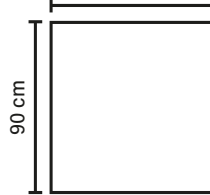

Create a sofa in
the **shape** and **look**
that you
prefer

REGULAR PIECES (All measurements are approximate)

SWIVEL CHAIR

1

2

3 DIV (Left/Right)

308 cm

OPEN END (Left/Right)

300 cm

FOOTSTOOLR

(H 40)

90 cm

LEGS

Standard leg: 54 H 3 cm

Optional leg: 32 H 5 cm

Optional leg: 42 H 8 cm

Optional leg: 53 H 13 cm

UNITS (All measurements are approximate)

MOD 1

MOD 2

MOD A1/1A

108 cm

MOD A2/2A

200 cm