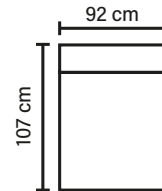

Create a sofa in
the **shape** and **look**
that you
prefer

REGULAR PIECES (All measurements are approximate)

SWIVEL CHAIR

1

2

3 DIV (Left/Right)

308 cm

OPEN END (Left/Right)

300 cm

FOOTSTOOLR

(H 40)

90 cm

LEGS

Standard leg: 54 H 3 cm

Optional leg: 32 H 5 cm

Optional leg: 42 H 8 cm

Optional leg: 53 H 13 cm

UNITS (All measurements are approximate)

MOD 1

MOD 2

MOD A1/1A

108 cm

MOD A2/2A

200 cm