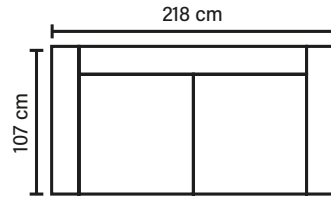

Create a sofa in
the **shape** and **look**
that you
prefer

REGULAR PIECES (All measurements are approximate)

SWIVEL CHAIR

1

2

3 DIV (Left/Right)

308 cm

OPEN END (Left/Right)

300 cm

FOOTSTOOLR

(H 40)

90 cm

LEGS

Standard leg: 54 H 3 cm

Optional leg: 32 H 5 cm

Optional leg: 42 H 8 cm

Optional leg: 53 H 13 cm

UNITS (All measurements are approximate)

MOD 1

MOD 2

MOD A1/1A

108 cm

MOD A2/2A

200 cm