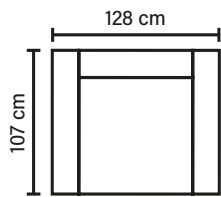

Create a sofa in
the **shape** and **look**
that you
prefer

REGULAR PIECES (All measurements are approximate)

SWIVEL CHAIR

1

2

3 DIV (Left/Right)

308 cm

OPEN END (Left/Right)

300 cm

FOOTSTOOLR

(H 40)

90 cm

LEGS

Standard leg: 54 H 3 cm

Optional leg: 32 H 5 cm

Optional leg: 42 H 8 cm

Optional leg: 53 H 13 cm

UNITS (All measurements are approximate)

MOD 1

MOD 2

MOD A1/1A

108 cm

MOD A2/2A

200 cm