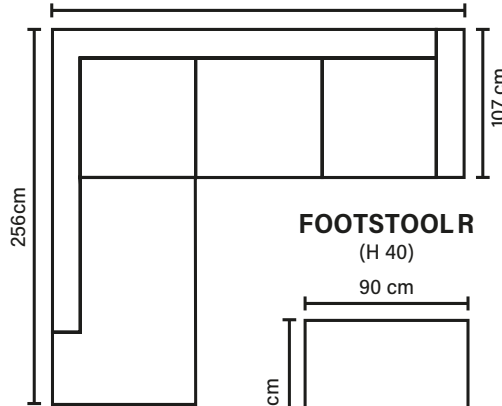

Create a sofa in
the **shape** and **look**
that you
prefer

REGULAR PIECES (All measurements are approximate)

SWIVEL CHAIR

1

2

3 DIV (Left/Right)

308 cm

OPEN END (Left/Right)

300 cm

FOOTSTOOLR

(H 40)

90 cm

LEGS

Standard leg: 54 H 3 cm

Optional leg: 32 H 5 cm

Optional leg: 42 H 8 cm

Optional leg: 53 H 13 cm

UNITS (All measurements are approximate)

MOD 1

MOD 2

MOD A1/1A

108 cm

MOD A2/2A

200 cm