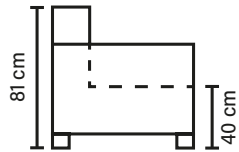

Create a sofa in
the **shape** and **look**
that you
prefer

REGULAR PIECES (All measurements are approximate)

SWIVEL CHAIR

1

2

3 DIV (Left/Right)

308 cm

OPEN END (Left/Right)

300 cm

FOOTSTOOLR

(H 40)

90 cm

LEGS

Standard leg: 54 H 3 cm

Optional leg: 32 H 5 cm

Optional leg: 42 H 8 cm

Optional leg: 53 H 13 cm

UNITS (All measurements are approximate)

MOD 1

MOD 2

MOD A1/1A

108 cm

MOD A2/2A

200 cm