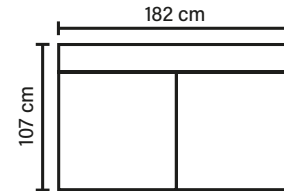

Create a sofa in
the **shape** and **look**
that you
prefer

REGULAR PIECES (All measurements are approximate)

SWIVEL CHAIR

1

2

3 DIV (Left/Right)

308 cm

OPEN END (Left/Right)

300 cm

FOOTSTOOLR

(H 40)

90 cm

LEGS

Standard leg: 54 H 3 cm

Optional leg: 32 H 5 cm

Optional leg: 42 H 8 cm

Optional leg: 53 H 13 cm

UNITS (All measurements are approximate)

MOD 1

MOD 2

MOD A1/1A

108 cm

MOD A2/2A

200 cm