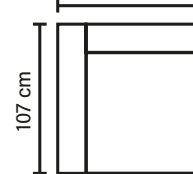

Create a sofa in
the **shape** and **look**
that you
prefer

REGULAR PIECES (All measurements are approximate)

SWIVEL CHAIR

1

2

3 DIV (Left/Right)

308 cm

OPEN END (Left/Right)

300 cm

FOOTSTOOLR

(H 40)

90 cm

LEGS

Standard leg: 54 H 3 cm

Optional leg: 32 H 5 cm

Optional leg: 42 H 8 cm

Optional leg: 53 H 13 cm

UNITS (All measurements are approximate)

MOD 1

MOD 2

MOD A1/1A

108 cm

MOD A2/2A

200 cm

MOD 1L/L1

150 cm

MOD UA/AU

108 cm

SEAT

Pocket springs + HR foam 35kg
covered with memory foam and 200g fiber

BACK

Siliconized polyester fiber