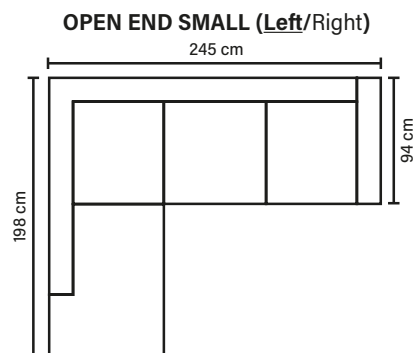

Ideal fit for any **retro décor**

COMBINATIONS

Choose from available sofa models.
(All measurements are approximate)

(Picture: **buttoned** back cushions available as an option)

SEAT

Pocket springs + HR foam 35 kg covered with memory foam and 200 g fiber