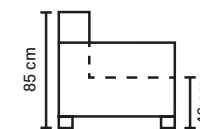

BACK

Siliconized polyester fiber

ARMREST

Foam 25-30 kg

FRAME

Plywood + wood
No-Sag springs

LEGS

Standard legs: wooden
6 color options:
black / dark brown / walnut / oak / beech / white
Optional legs: metal