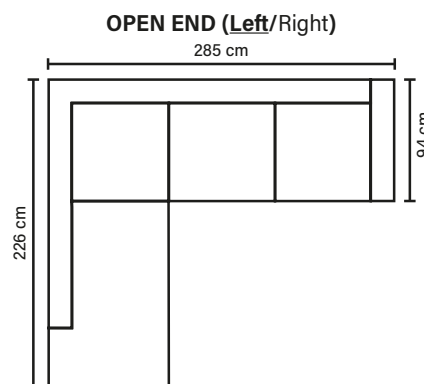

Ideal fit for any **retro décor**

COMBINATIONS

Choose from available sofa models.
(All measurements are approximate)

(Picture: **buttoned** back cushions available as an option)

SEAT

Pocket springs + HR foam 35 kg covered with memory foam and 200 g fiber