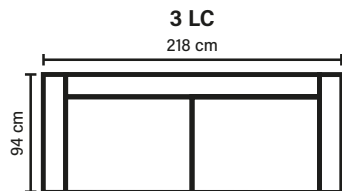

Ideal fit for any **retro décor**

COMBINATIONS

Choose from available sofa models.
(All measurements are approximate)

(Picture: **buttoned** back cushions available as an option)

SEAT

Pocket springs + HR foam 35 kg covered with memory foam and 200 g fiber