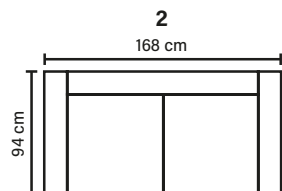

Ideal fit for any **retro décor**

COMBINATIONS

Choose from available sofa models.
(All measurements are approximate)

(Picture: **buttoned** back cushions available as an option)

SEAT

Pocket springs + HR foam 35 kg covered with memory foam and 200 g fiber