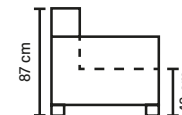

Choose from available sofa models.
(All measurements are approximate)

OPEN END (Left/Right)

OPEN END MAXI (Left/Right)

2Corner2

2Corner3/3Corner2

SEAT

Pocket springs + HR foam 35 kg
covered with memory foam
and 200 g fiber