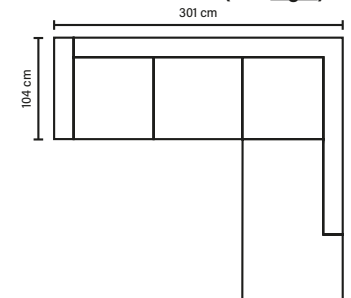

Choose from available sofa models.
(All measurements are approximate)

OPEN END (Left/Right)

OPEN END MAXI (Left/Right)

2Corner2

2Corner3/3Corner2

SEAT

Pocket springs + HR foam 35 kg
covered with memory foam
and 200 g fiber