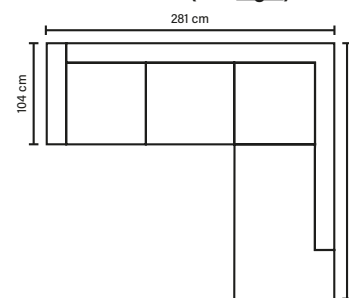

Choose from available sofa models.
(All measurements are approximate)

OPEN END (Left/Right)

OPEN END MAXI (Left/Right)

2Corner2

2Corner3/3Corner2

SEAT

Pocket springs + HR foam 35 kg
covered with memory foam
and 200 g fiber