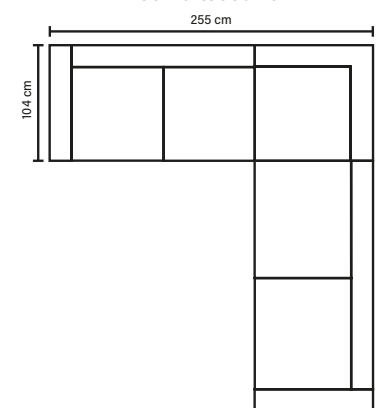

Choose from available sofa models.
(All measurements are approximate)

OPEN END (Left/Right)

OPEN END MAXI (Left/Right)

2Corner2

2Corner3/3Corner2

SEAT

Pocket springs + HR foam 35 kg
covered with memory foam
and 200 g fiber