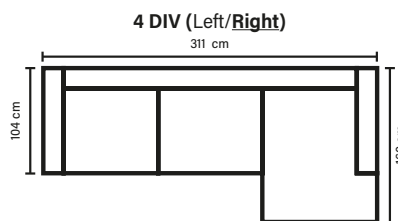

Choose from available sofa models.
(All measurements are approximate)

OPEN END (Left/Right)

OPEN END MAXI (Left/Right)

2Corner2

2Corner3/3Corner2

SEAT

Pocket springs + HR foam 35 kg
covered with memory foam
and 200 g fiber