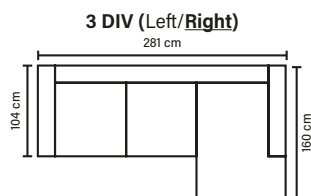

Choose from available sofa models.
(All measurements are approximate)

OPEN END (Left/Right)

OPEN END MAXI (Left/Right)

2Corner2

2Corner3/3Corner2

SEAT

Pocket springs + HR foam 35 kg
covered with memory foam
and 200 g fiber