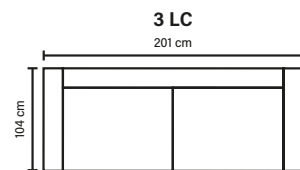

Choose from available sofa models.
(All measurements are approximate)

OPEN END (Left/Right)

OPEN END MAXI (Left/Right)

2Corner2

2Corner3/3Corner2

SEAT

Pocket springs + HR foam 35 kg
covered with memory foam
and 200 g fiber