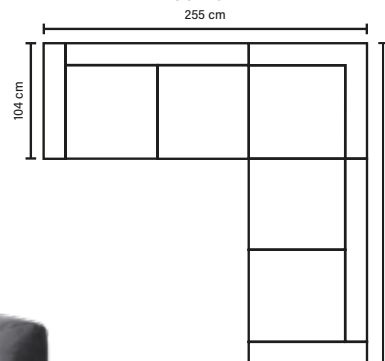

Choose from available sofa models.
(All measurements are approximate)

OPEN END (Left/Right)

OPEN END MAXI (Left/Right)

2Corner2

2Corner3/3Corner2

SEAT

Pocket springs + HR foam 35 kg
covered with memory foam
and 200 g fiber