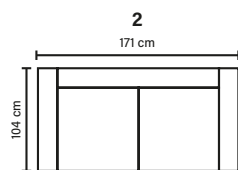

Choose from available sofa models.
(All measurements are approximate)

OPEN END (Left/Right)

OPEN END MAXI (Left/Right)

2Corner2

2Corner3/3Corner2

SEAT

Pocket springs + HR foam 35 kg
covered with memory foam
and 200 g fiber