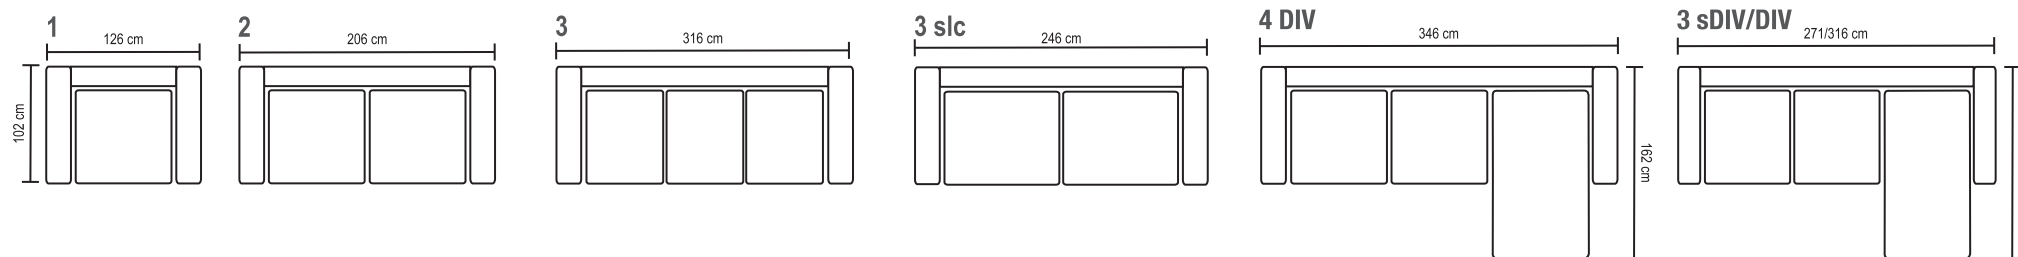

sofa **COPENHAGEN**

Build your dream sofa

Spend an evening with your family or invite best friends over to share the comfort.

SEAT

HR foam 35kg + mix of feathers and shredded foam

BACK

Mix of feathers and shredded foam