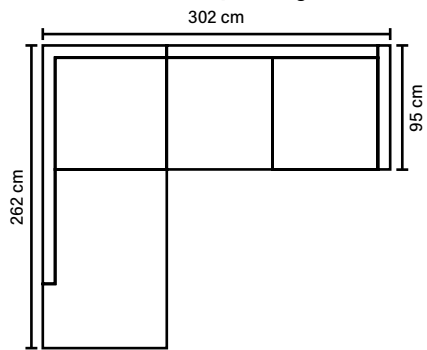

BACK

Feather mixed
with shredded foam

DECO PILLOWS

Feather mixed with shredded foam
1 deco pillow per armrest or corner
Size 60x60cm

ARMREST

Foam 25-30 kg

FRAME

Plywood + wood
+ foam 25 kg

LEG OPTIONS

No leg choices available
for this sofa

COMBINATIONS

Choose from available sofa models.
All measurements are approximate.

2,5 LC

3 LC

4

OPEN END (Left/Right)

OPEN END MAXI (Left/Right)

2C2

2C3/3C2