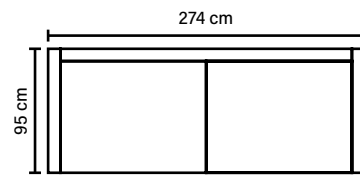

LEG OPTIONS

No leg choices available
for this sofa

COMBINATIONS

Choose from available sofa models.
All measurements are approximate.

2,5 LC

3 LC

4

OPEN END (Left/Right)

OPEN END MAXI (Left/Right)

2C2

2C3/3C2