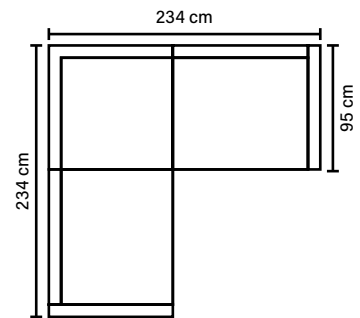

BACK

Feather mixed
with shredded foam

DECO PILLOWS

Feather mixed with shredded foam
1 deco pillow per armrest or corner
Size 60x60cm

ARMREST

Foam 25-30 kg

FRAME

Plywood + wood
+ foam 25 kg

LEG OPTIONS

No leg choices available
for this sofa

COMBINATIONS

Choose from available sofa models.
All measurements are approximate.

2,5 LC

3 LC

4

OPEN END (Left/Right)

OPEN END MAXI (Left/Right)

2C2

2C3/3C2