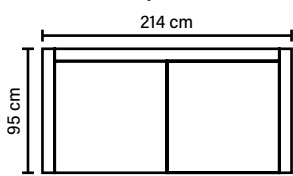

BACK

Feather mixed
with shredded foam

DECO PILLOWS

Feather mixed with shredded foam
1 deco pillow per armrest or corner
Size 60x60cm

ARMREST

Foam 25-30 kg

FRAME

Plywood + wood
+ foam 25 kg

LEG OPTIONS

No leg choices available
for this sofa

COMBINATIONS

Choose from available sofa models.
All measurements are approximate.

2,5 LC

3 LC

4

OPEN END (Left/Right)

OPEN END MAXI (Left/Right)

2C2

2C3/3C2