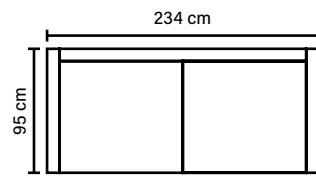

BACK

Feather mixed
with shredded foam

DECO PILLOWS

Feather mixed with shredded foam
1 deco pillow per armrest or corner
Size 60x60cm

ARMREST

Foam 25-30 kg

FRAME

Plywood + wood
+ foam 25 kg

LEG OPTIONS

No leg choices available
for this sofa

COMBINATIONS

Choose from available sofa models.
All measurements are approximate.

2,5 LC

3 LC

4

OPEN END (Left/Right)

OPEN END MAXI (Left/Right)

2C2

2C3/3C2