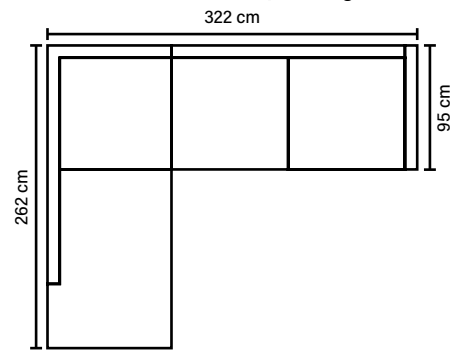

BACK

Feather mixed
with shredded foam

DECO PILLOWS

Feather mixed with shredded foam
1 deco pillow per armrest or corner
Size 60x60cm

ARMREST

Foam 25-30 kg

FRAME

Plywood + wood
+ foam 25 kg

LEG OPTIONS

No leg choices available
for this sofa

COMBINATIONS

Choose from available sofa models.
All measurements are approximate.

2,5 LC

3 LC

4

OPEN END (Left/Right)

OPEN END MAXI (Left/Right)

2C2

2C3/3C2