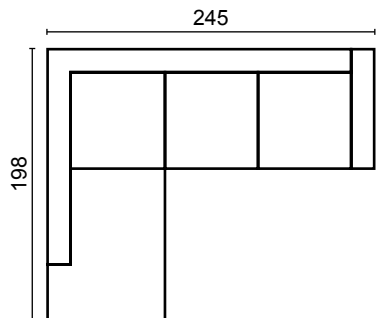

Faro is available in
wide range of
**fabrics &
leathers.**

bellus®

REGULAR PIECES

(All measurements are approximate)

HEIGHT

2

3 LC

3 DIV (Left/Right)

OPEN END SMALL (Left/Right)

OPEN END (Left/Right)

SEAT

Pocket springs + HR foam 35kg covered with memory foam and 200g fiber

BACK

Siliconized polyester fiber

ARMREST

Foam 25kg