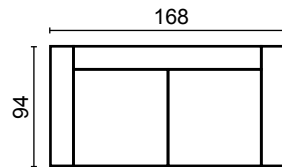

Faro is available in
wide range of
**fabrics &
leathers.**

bellus®

REGULAR PIECES

(All measurements are approximate)

HEIGHT

2

3 LC

3 DIV (Left/Right)

OPEN END SMALL (Left/Right)

OPEN END (Left/Right)

SEAT

Pocket springs + HR foam 35kg covered with memory foam and 200g fiber

BACK

Siliconized polyester fiber

ARMREST

Foam 25kg