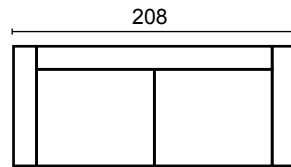

Faro is available in
wide range of
**fabrics &
leathers.**

bellus®

REGULAR PIECES

(All measurements are approximate)

HEIGHT

2

3 LC

3 DIV (Left/Right)