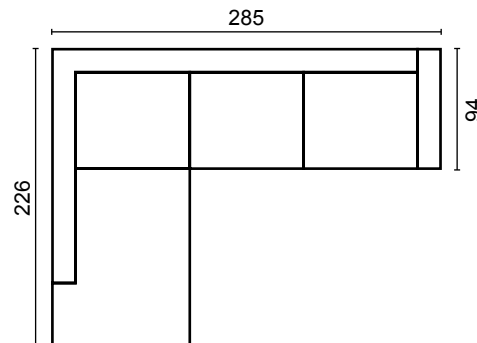

Faro is available in
wide range of
**fabrics &
leathers.**

bellus®

REGULAR PIECES

(All measurements are approximate)

HEIGHT

2

3 LC

3 DIV (Left/Right)

OPEN END SMALL (Left/Right)

OPEN END (Left/Right)

SEAT

Pocket springs + HR foam 35kg covered with memory foam and 200g fiber

BACK

Siliconized polyester fiber

ARMREST

Foam 25kg