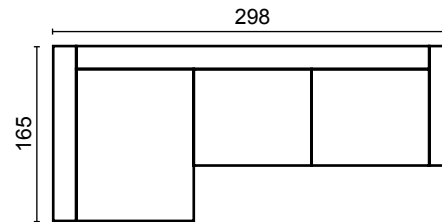

Faro is available in
wide range of
**fabrics &
leathers.**

bellus®

REGULAR PIECES

(All measurements are approximate)

HEIGHT

2

3 LC

3 DIV (Left/Right)

OPEN END SMALL (Left/Right)

OPEN END (Left/Right)

SEAT

Pocket springs + HR foam 35kg covered with memory foam and 200g fiber

BACK

Siliconized polyester fiber

ARMREST

Foam 25kg