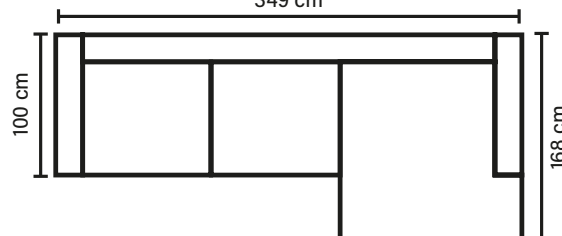

Outlook and **comfort** -
relaxation and **quality** time

REGULAR PIECES

(All measurements are approximate)

3 DIV (Left/Right)

319 cm

4 DIV (Left/Right)

349 cm

SEAT