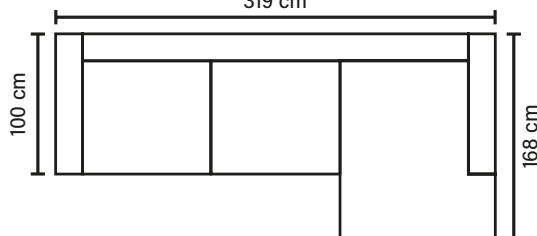

Outlook and **comfort** -
relaxation and **quality** time

REGULAR PIECES

(All measurements are approximate)

3 DIV (Left/Right)

319 cm

4 DIV (Left/Right)

349 cm

SEAT