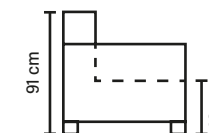

LEGS

Standard legs: wooden
6 color options:
black / dark brown / walnut / oak / beech / white

Available in fabrics & leathers