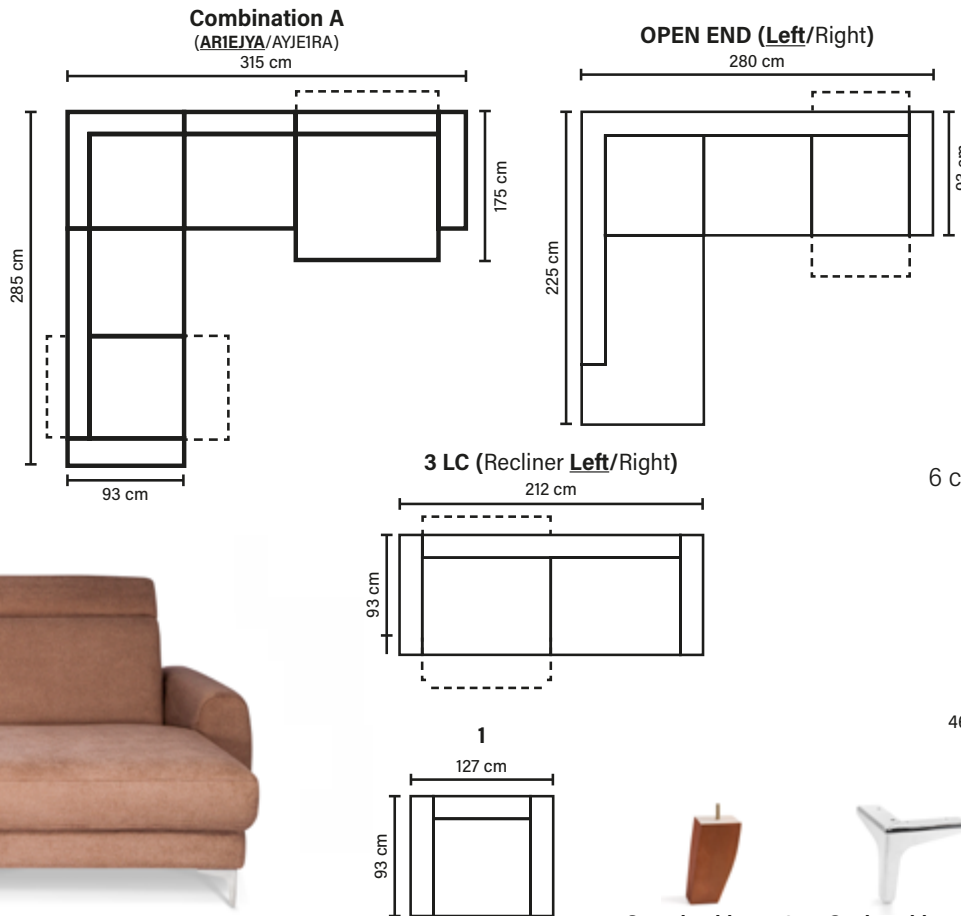

DESIGNED BY HEIKKI TOROPAINEN

sofa **HILTON**

This reclining sofa is all about clean lines and contemporary vibes. Built to provide uncomplicated comfort and can be adjusted to cater all your needs.

bellus®

Adjustable to cater all your needs

MODULES

Combine different modules into the desired shape and size.
(All measurements are approximate)

COMBINATIONS

Choose from available sofa models.
(All measurements are approximate)

SEAT

HR foam 35 kg + ERX foam 40 kg covered with 200 g fiber

BACK

Siliconized polyester fiber

ARMREST

Foam 25-30 kg

FRAME

Plywood + wood
No-Sag springs

LEGS

Standard legs: wooden
6 color options: black / dark brown / walnut / oak / beech / white
Optional legs: metal

Standard leg: 78
H 13 cm

Optional leg: 53
H 13 cm

Available in fabrics & leathers
* 2 deco pillows included