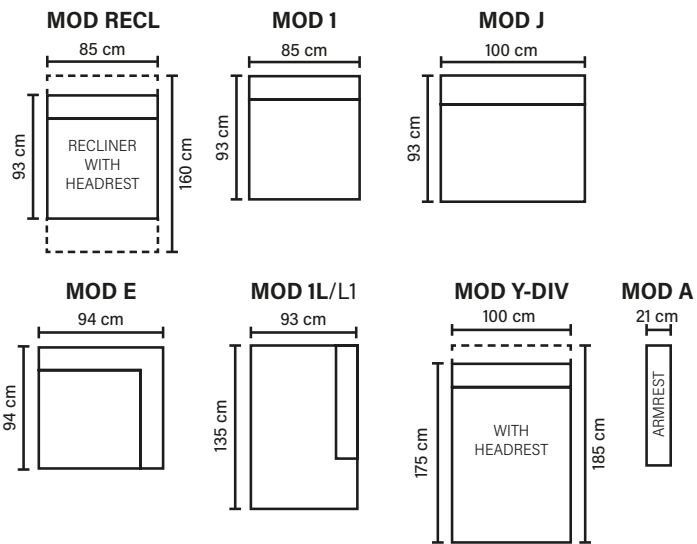

Adjustable to cater all your needs

MODULES

Combine different modules into the desired shape and size.
(All measurements are approximate)

COMBINATIONS

Choose from available sofa models.
(All measurements are approximate)

LEGS

Standard legs: wooden
6 color options: black / dark brown / walnut / oak / beech / white
Optional legs: metal

Standard leg: 78
H 13 cm

Optional leg: 53
H 13 cm

Available in fabrics & leathers
* 2 deco pillows included