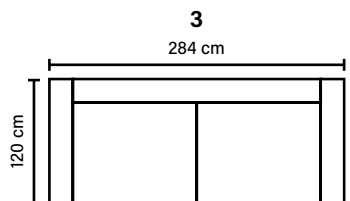

MODULES

Combine different modules into the desired shape and size.
(All measurements are approximate)

SEAT

Pocket springs + HR Foam 35 kg
+ on top feather mixed
with shredded foam

BACK

Siliconized polyester fiber

DECO PILLOWS

Feather mixed with shredded foam
4 deco pillows included, size 70x75 cm

ARMREST

Foam 25-30 kg

FRAME

Plywood + wood
+ foam 25 kg

LEGS

No leg choices available
for this sofa