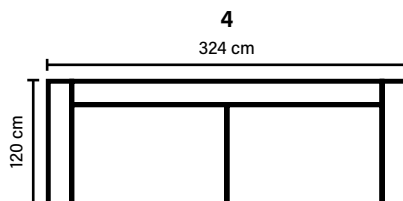

MODULES

Combine different modules into the desired shape and size.
(All measurements are approximate)

SEAT

Pocket springs + HR Foam 35 kg
+ on top feather mixed
with shredded foam

BACK

Siliconized polyester fiber

DECO PILLOWS

Feather mixed with shredded foam
4 deco pillows included, size 70x75 cm

ARMREST

Foam 25-30 kg

FRAME

Plywood + wood
+ foam 25 kg

LEGS

No leg choices available
for this sofa