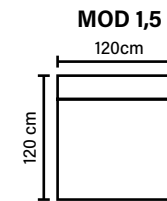

MODULES

Combine different modules into the desired shape and size.
(All measurements are approximate)

SEAT

Pocket springs + HR Foam 35 kg
+ on top feather mixed
with shredded foam

BACK

Siliconized polyester fiber

DECO PILLOWS

Feather mixed with shredded foam
4 deco pillows included, size 70x75 cm

ARMREST

Foam 25-30 kg

FRAME

Plywood + wood
+ foam 25 kg

LEGS

No leg choices available
for this sofa