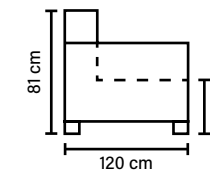

MODULES

Combine different modules into the desired shape and size.
(All measurements are approximate)

SEAT

Pocket springs + HR Foam 35 kg
+ on top feather mixed
with shredded foam

BACK

Siliconized polyester fiber

DECO PILLOWS

Feather mixed with shredded foam
4 deco pillows included, size 70x75 cm

ARMREST

Foam 25-30 kg

FRAME

Plywood + wood
+ foam 25 kg

LEGS

No leg choices available
for this sofa