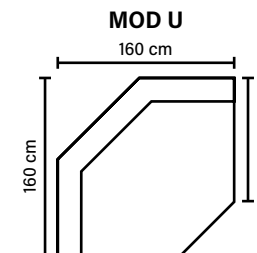

MODULES

Combine different modules into the desired shape and size.
(All measurements are approximate)

SEAT

Pocket springs + HR Foam 35 kg
+ on top feather mixed
with shredded foam

BACK

Siliconized polyester fiber

DECO PILLOWS

Feather mixed with shredded foam
4 deco pillows included, size 70x75 cm

ARMREST

Foam 25-30 kg

FRAME

Plywood + wood
+ foam 25 kg

LEGS

No leg choices available
for this sofa