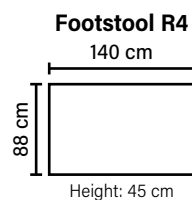

MODULES

Combine different modules into the desired shape and size.
(All measurements are approximate)

SEAT

Pocket springs + HR Foam 35 kg
+ on top feather mixed
with shredded foam

BACK

Siliconized polyester fiber

DECO PILLOWS

Feather mixed with shredded foam
4 deco pillows included, size 70x75 cm

ARMREST

Foam 25-30 kg

FRAME

Plywood + wood
+ foam 25 kg

LEGS

No leg choices available
for this sofa