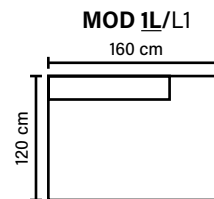

MODULES

Combine different modules into the desired shape and size.
(All measurements are approximate)

SEAT

Pocket springs + HR Foam 35 kg
+ on top feather mixed
with shredded foam

BACK

Siliconized polyester fiber

DECO PILLOWS

Feather mixed with shredded foam
4 deco pillows included, size 70x75 cm

ARMREST

Foam 25-30 kg

FRAME

Plywood + wood
+ foam 25 kg

LEGS

No leg choices available
for this sofa