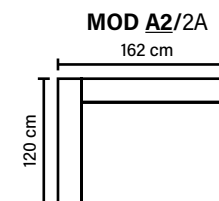

MODULES

Combine different modules into the desired shape and size.
(All measurements are approximate)

SEAT

Pocket springs + HR Foam 35 kg
+ on top feather mixed
with shredded foam

BACK

Siliconized polyester fiber

DECO PILLOWS

Feather mixed with shredded foam
4 deco pillows included, size 70x75 cm

ARMREST

Foam 25-30 kg

FRAME

Plywood + wood
+ foam 25 kg

LEGS

No leg choices available
for this sofa