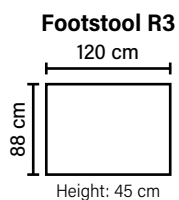

MODULES

Combine different modules into the desired shape and size.
(All measurements are approximate)

SEAT

Pocket springs + HR Foam 35 kg
+ on top feather mixed
with shredded foam

BACK

Siliconized polyester fiber

DECO PILLOWS

Feather mixed with shredded foam
4 deco pillows included, size 70x75 cm

ARMREST

Foam 25-30 kg

FRAME

Plywood + wood
+ foam 25 kg

LEGS

No leg choices available
for this sofa