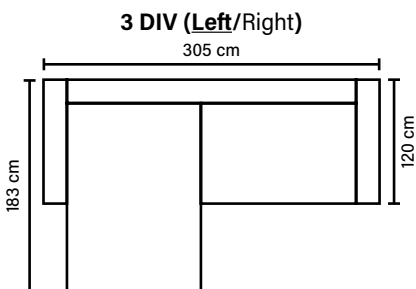

MODULES

Combine different modules into the desired shape and size.
(All measurements are approximate)

SEAT

Pocket springs + HR Foam 35 kg
+ on top feather mixed
with shredded foam

BACK

Siliconized polyester fiber

DECO PILLOWS

Feather mixed with shredded foam
4 deco pillows included, size 70x75 cm

ARMREST

Foam 25-30 kg

FRAME

Plywood + wood
+ foam 25 kg

LEGS

No leg choices available
for this sofa