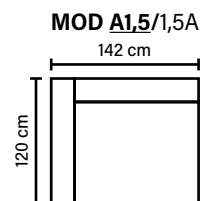

MODULES

Combine different modules into the desired shape and size.
(All measurements are approximate)

SEAT

Pocket springs + HR Foam 35 kg
+ on top feather mixed
with shredded foam

BACK

Siliconized polyester fiber

DECO PILLOWS

Feather mixed with shredded foam
4 deco pillows included, size 70x75 cm

ARMREST

Foam 25-30 kg

FRAME

Plywood + wood
+ foam 25 kg

LEGS

No leg choices available
for this sofa