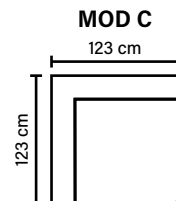

MODULES

Combine different modules into the desired shape and size.
(All measurements are approximate)

SEAT

Pocket springs + HR Foam 35 kg
+ on top feather mixed
with shredded foam

BACK

Siliconized polyester fiber

DECO PILLOWS

Feather mixed with shredded foam
4 deco pillows included, size 70x75 cm

ARMREST

Foam 25-30 kg

FRAME

Plywood + wood
+ foam 25 kg

LEGS

No leg choices available
for this sofa