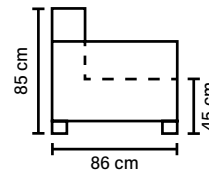

DESIGNED BY HEIKKI TOROPAINEN

sofa bed **ISABEL**

A contemporary sofa bed - ideal for smaller set-ups or an occasional guest bed.

bellus®

Smart solution
for smaller spaces

COMBINATIONS

Choose from available sofa models.
All measurements are approximate.

OPTIONAL

Topmattress 4 cm (Fiberfilling 200g)

LEG OPTIONS

Standard leg: 102
wooden
height 4 cm

Available in fabrics & leathers

Wooden leg colors