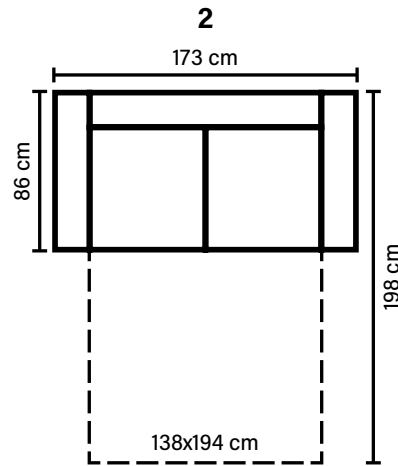

DESIGNED BY HEIKKI TOROPAINEN

sofa bed **ISABEL**

A contemporary sofa bed - ideal for smaller set-ups or an occasional guest bed.

bellus®

Smart solution
for smaller spaces

COMBINATIONS

Choose from available sofa models.
All measurements are approximate.

SEAT

Foam E30 kg covered with 200 g fiber

BACK

Shredded foam mixed with
siliconized polyester fiber

ARMREST

Foam 25-30 kg covered with 200 gr fiber

FRAME

Plywood + wood
+ furniture board

OPTIONAL

Topmattress 4 cm (Fiberfilling 200g)

LEG OPTIONS

Standard leg: 102
wooden
height 4 cm

Available in fabrics & leathers

Wooden leg colors