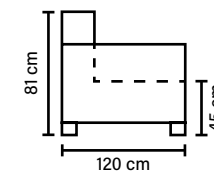

DECO PILLOWS

Feather mixed with shredded foam

ARMREST

Foam 25-30 kg

FRAME

Plywood + wood
+ foam 25 kg

LEGS

Wooden leg colors Metal leg colors