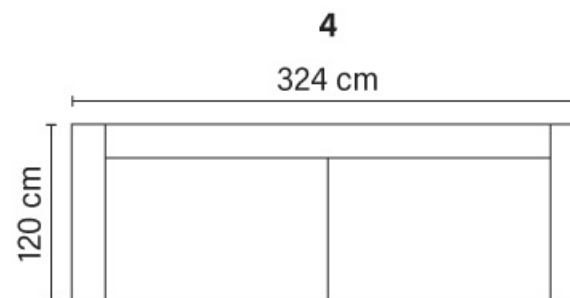

Sit and enjoy