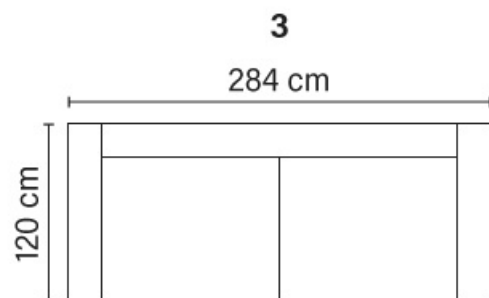

Sit and enjoy