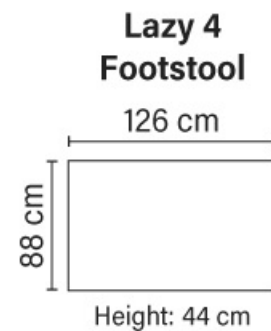

Sit and enjoy