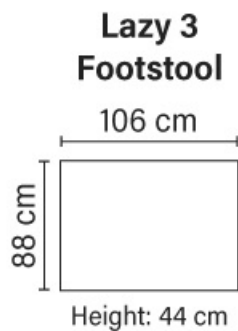

Sit and enjoy