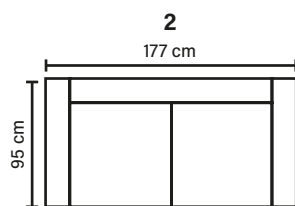

Classic look combined
with softness and comfort

REGULAR PIECES

(All measurements are approximate)