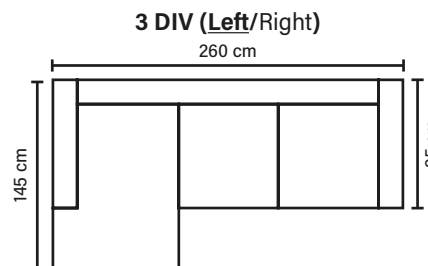

Classic look combined
with softness and comfort

REGULAR PIECES

(All measurements are approximate)

SEAT

Pocket springs + HR foam 35kg covered with memory foam and 200g fiber

BACK

Siliconized polyester fiber

ARMREST

Foam 25kg

FRAME

Plywood + wood
No-Sag springs

LEGS

Standard legs: wooden
6 color options:
black / dark brown / walnut / oak / beech / white
Optional legs: metal

Available in fabrics & leathers