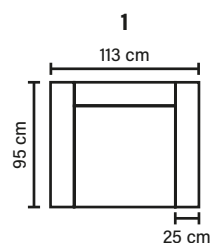

Classic look combined
with softness and comfort

REGULAR PIECES

(All measurements are approximate)