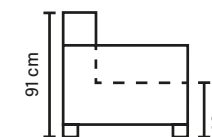

Foam 25kg

FRAME

Plywood + wood
No-Sag springs

LEGS

Standard legs: wooden
6 color options:
black / dark brown / walnut / oak / beech / white
Optional legs: metal

Standard leg: 14
H 16 cm

Optional leg: 15
H 17 cm