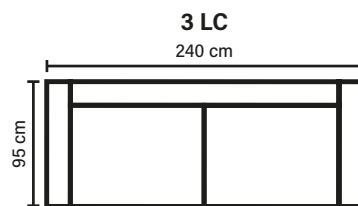

Classic look combined
with softness and comfort

REGULAR PIECES

(All measurements are approximate)