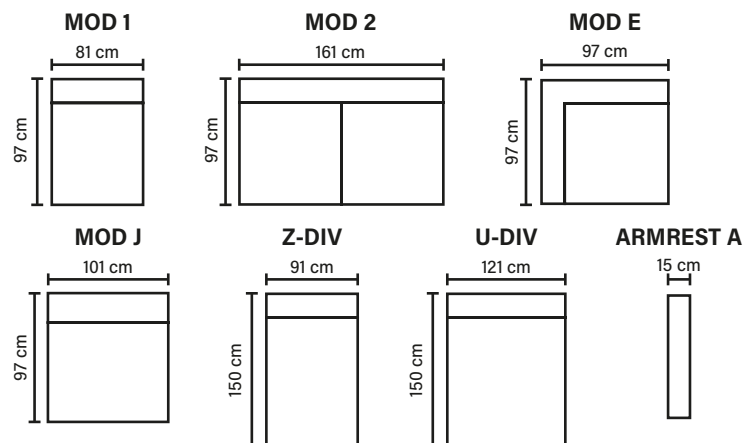

bellusfurniture.ru

bellus[®]

Vast selection of modules - endless possibilities

UNITS

Combine different units into the desired size and shape.
(All measurements are approximate)

REGULAR PIECES

(All measurements are approximate)

LEGS

Standard legs: wooden
6 color options:
black / dark brown / walnut / oak beech / white
Optional legs: metal

Standard leg: 34
H 6 cm

Optional leg: 31
H 5 cm

Available in fabrics