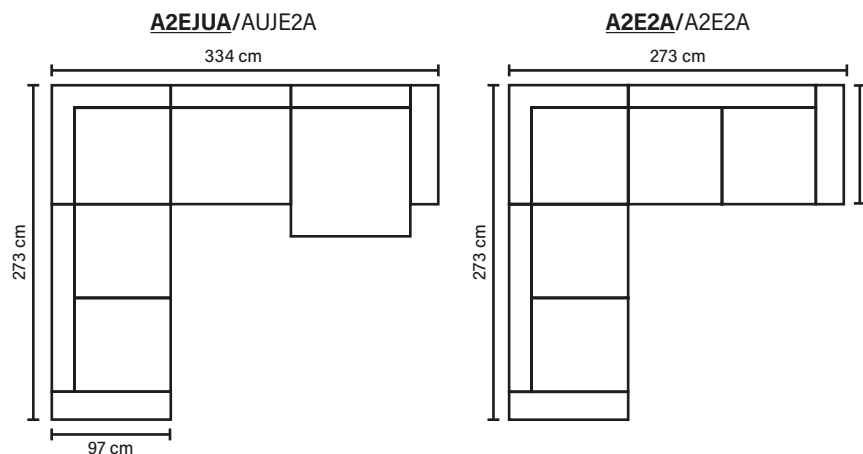

bellusfurniture.ru

bellus[®]

Vast selection of modules - endless possibilities

UNITS

Combine different units into the desired size and shape.
(All measurements are approximate)

REGULAR PIECES

(All measurements are approximate)

LEGS

Standard legs: wooden
6 color options:
black / dark brown / walnut / oak beech / white
Optional legs: metal

Standard leg: 34
H 6 cm

Optional leg: 31
H 5 cm

Available in fabrics