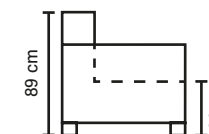

LEGS

Standard legs: wooden
6 color options:
black / dark brown / walnut / oak beech / white
Optional legs: metal

Standard leg: 34
H 6 cm

Optional leg: 31
H 5 cm

Available in fabrics