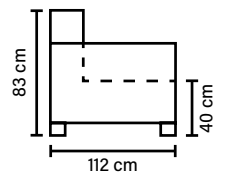

DECO PILLOWS

Feather mixed with shredded foam
1 deco pillow per armrest or corner
size 70x60 cm

ARMREST

Foam 25-30 kg

FRAME

Plywood + wood
+ foam 25 kg

LEG OPTIONS

No leg choices available for this sofa