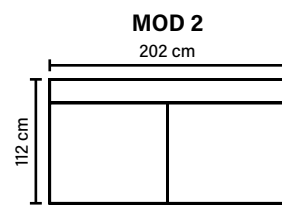

BACK
Feathers mixed with shredded foam

MODULES

Combine different modules into the desired shape and size.
(All measurements are approximate)

COMBINATIONS

Choose from available sofa models.
(All measurements are approximate)

DECO PILLOWS

Feather mixed with shredded foam
1 deco pillow per armrest or corner
size 70x60 cm

ARMREST

Foam 25-30 kg

FRAME

Plywood + wood
+ foam 25 kg

LEG OPTIONS

No leg choices available for this sofa