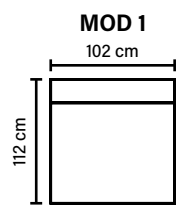

BACK
Feathers mixed with shredded foam

MODULES

Combine different modules into the desired shape and size.
(All measurements are approximate)

COMBINATIONS

Choose from available sofa models.
(All measurements are approximate)

DECO PILLOWS

Feather mixed with shredded foam
1 deco pillow per armrest or corner
size 70x60 cm

ARMREST

Foam 25-30 kg

FRAME

Plywood + wood
+ foam 25 kg

LEG OPTIONS

No leg choices available for this sofa