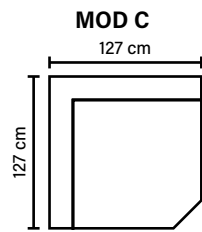

BACK
Feathers mixed with shredded foam

MODULES

Combine different modules into the desired shape and size.
(All measurements are approximate)

COMBINATIONS

Choose from available sofa models.
(All measurements are approximate)

DECO PILLOWS

Feather mixed with shredded foam
1 deco pillow per armrest or corner
size 70x60 cm

ARMREST

Foam 25-30 kg

FRAME

Plywood + wood
+ foam 25 kg

LEG OPTIONS

No leg choices available for this sofa