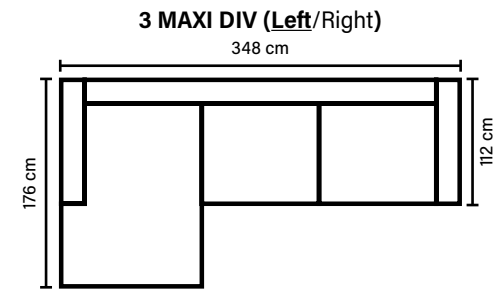

BACK
Feathers mixed with shredded foam

MODULES

Combine different modules into the desired shape and size.
(All measurements are approximate)

COMBINATIONS

Choose from available sofa models.
(All measurements are approximate)

DECO PILLOWS

Feather mixed with shredded foam
1 deco pillow per armrest or corner
size 70x60 cm

ARMREST

Foam 25-30 kg

FRAME

Plywood + wood
+ foam 25 kg

LEG OPTIONS

No leg choices available for this sofa