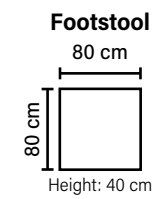

BACK
Feathers mixed with shredded foam

MODULES

Combine different modules into the desired shape and size.
(All measurements are approximate)

COMBINATIONS

Choose from available sofa models.
(All measurements are approximate)

DECO PILLOWS

Feather mixed with shredded foam
1 deco pillow per armrest or corner
size 70x60 cm

ARMREST

Foam 25-30 kg

FRAME

Plywood + wood
+ foam 25 kg

LEG OPTIONS

No leg choices available for this sofa