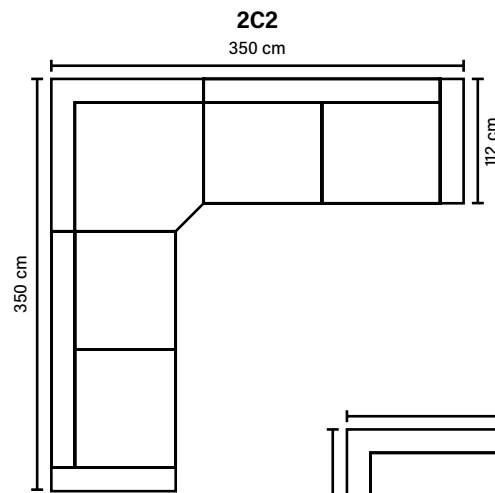

BACK
Feathers mixed with shredded foam

MODULES

Combine different modules into the desired shape and size.
(All measurements are approximate)

COMBINATIONS

Choose from available sofa models.
(All measurements are approximate)

DECO PILLOWS

Feather mixed with shredded foam
1 deco pillow per armrest or corner
size 70x60 cm

ARMREST

Foam 25-30 kg

FRAME

Plywood + wood
+ foam 25 kg

LEG OPTIONS

No leg choices available for this sofa