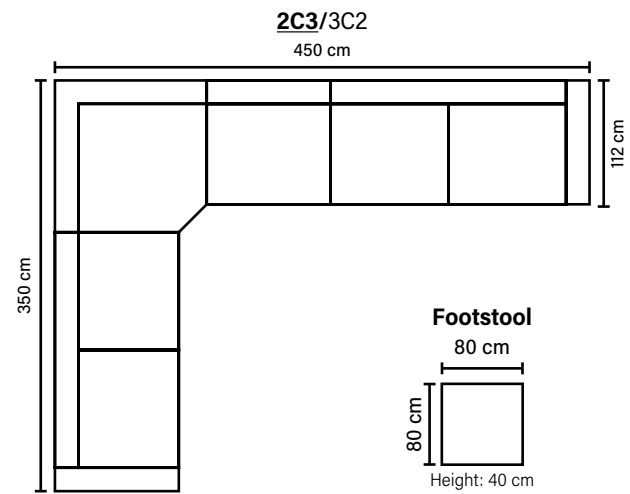

BACK
Feathers mixed with shredded foam

MODULES

Combine different modules into the desired shape and size.
(All measurements are approximate)

COMBINATIONS

Choose from available sofa models.
(All measurements are approximate)

DECO PILLOWS

Feather mixed with shredded foam
1 deco pillow per armrest or corner
size 70x60 cm

ARMREST

Foam 25-30 kg

FRAME

Plywood + wood
+ foam 25 kg

LEG OPTIONS

No leg choices available for this sofa