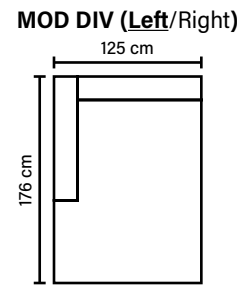

BACK
Feathers mixed with shredded foam

MODULES

Combine different modules into the desired shape and size.
(All measurements are approximate)

COMBINATIONS

Choose from available sofa models.
(All measurements are approximate)

DECO PILLOWS

Feather mixed with shredded foam
1 deco pillow per armrest or corner
size 70x60 cm

ARMREST

Foam 25-30 kg

FRAME

Plywood + wood
+ foam 25 kg

LEG OPTIONS

No leg choices available for this sofa