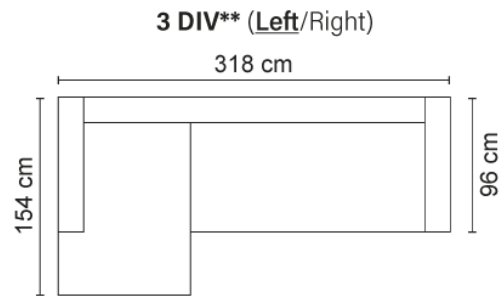

sofa **RUFUS**

Sit and enjoy

Spend an evening with your family or invite best friends over to share the comfort.

bellus®

SEAT

HR foam 35kg
covered with 200g
fiber

BACK

Siliconized polyester fiber