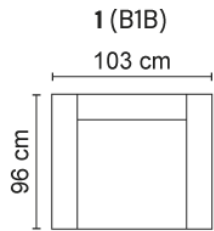

sofa **RUFUS**

Sit and enjoy

Spend an evening with your family or invite best friends over to share the comfort.

bellus®

SEAT

HR foam 35kg
covered with 200g
fiber

BACK

Siliconized polyester fiber