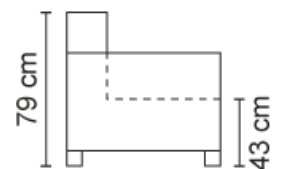

ARMREST

Foam 30kg

FRAME

Plywood + wood
No-Sag springs

LEGS

Standard legs: wooden
6 color options:
black / dark brown / walnut /
oak / beech / white

2 deco pillows included

Available in fabrics & leathers