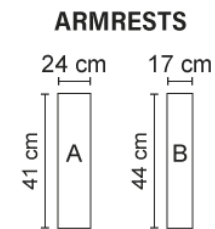

sofa **RUFUS**

Sit and enjoy

Spend an evening with your family or invite best friends over to share the comfort.

bellus®

SEAT

HR foam 35kg
covered with 200g
fiber

BACK

Siliconized polyester fiber