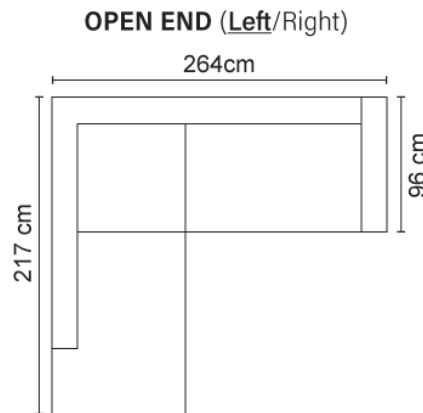

sofa **RUFUS**

Sit and enjoy

Spend an evening with your family or invite best friends over to share the comfort.

bellus®

SEAT

HR foam 35kg
covered with 200g
fiber

BACK

Siliconized polyester fiber