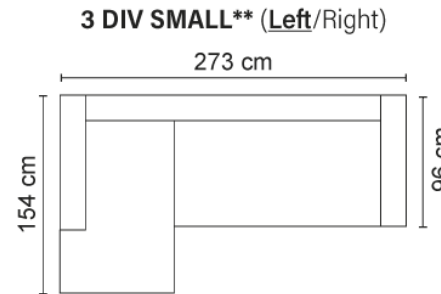

sofa **RUFUS**

Sit and enjoy

Spend an evening with your family or invite best friends over to share the comfort.

bellus®

SEAT

HR foam 35kg
covered with 200g
fiber

BACK

Siliconized polyester fiber