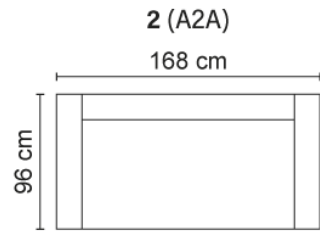

sofa **RUFUS**

Sit and enjoy

Spend an evening with your family or invite best friends over to share the comfort.

bellus®

SEAT

HR foam 35kg
covered with 200g
fiber

BACK

Siliconized polyester fiber