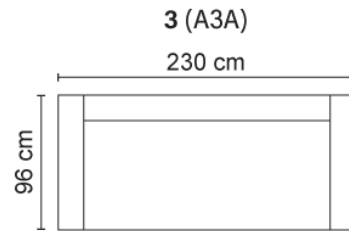

sofa **RUFUS**

Sit and enjoy

Spend an evening with your family or invite best friends over to share the comfort.

bellus®

SEAT

HR foam 35kg
covered with 200g
fiber

BACK

Siliconized polyester fiber