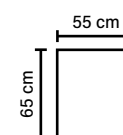

Attractive design in various combinations

COMBINATIONS

Choose from available sofa models.
All measurements are approximate.

3 DIV (Left/Right)

OPEN END (Left/Right)

OPEN END SMALL (Left/Right)

**Zarra
Footstool**

Standard leg: 14
H 16 cm

Optional leg: 15
H 17 cm

Pocket springs

Available in fabrics & leathers

SEAT

Pocket springs + HR foam 35 kg
covered with memory foam and 200 g fiber

BACK

Siliconized polyester fiber