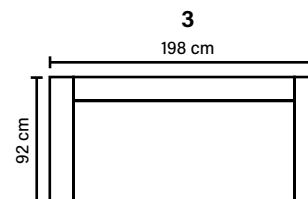

Attractive design in various combinations

COMBINATIONS

Choose from available sofa models.
All measurements are approximate.

3 DIV (Left/Right)

OPEN END (Left/Right)

OPEN END SMALL (Left/Right)

**Zarra
Footstool**