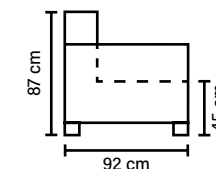

Attractive design in various combinations

COMBINATIONS

Choose from available sofa models.
All measurements are approximate.

3 DIV (Left/Right)

OPEN END (Left/Right)

OPEN END SMALL (Left/Right)

**Zarra
Footstool**

Standard leg: 14
H 16 cm

Optional leg: 15
H 17 cm

Pocket springs

Available in fabrics & leathers

SEAT

Pocket springs + HR foam 35 kg
covered with memory foam and 200 g fiber

BACK

Siliconized polyester fiber