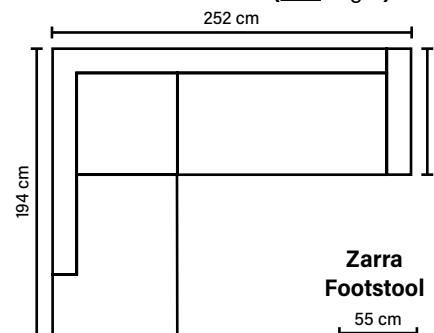

Attractive design in various combinations

COMBINATIONS

Choose from available sofa models.
All measurements are approximate.

3 DIV (Left/Right)

OPEN END (Left/Right)

OPEN END SMALL (Left/Right)

**Zarra
Footstool**

Standard leg: 14
H 16 cm

Optional leg: 15
H 17 cm

Pocket springs

Available in fabrics & leathers

SEAT

Pocket springs + HR foam 35 kg
covered with memory foam and 200 g fiber

BACK

Siliconized polyester fiber