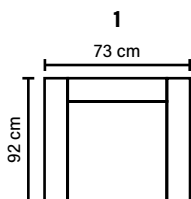

Attractive design in various combinations

COMBINATIONS

Choose from available sofa models.
All measurements are approximate.

3 DIV (Left/Right)

OPEN END (Left/Right)

OPEN END SMALL (Left/Right)

**Zarra
Footstool**

Standard leg: 14
H 16 cm

Optional leg: 15
H 17 cm

Pocket springs

Available in fabrics & leathers

SEAT

Pocket springs + HR foam 35 kg
covered with memory foam and 200 g fiber

BACK

Siliconized polyester fiber