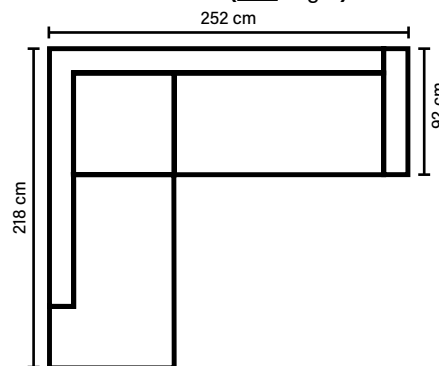

Attractive design in various combinations

COMBINATIONS

Choose from available sofa models.
All measurements are approximate.

3 DIV (Left/Right)

OPEN END (Left/Right)

OPEN END SMALL (Left/Right)

**Zarra
Footstool**

Standard leg: 14
H 16 cm

Optional leg: 15
H 17 cm

Pocket springs

Available in fabrics & leathers

SEAT

Pocket springs + HR foam 35 kg
covered with memory foam and 200 g fiber

BACK

Siliconized polyester fiber