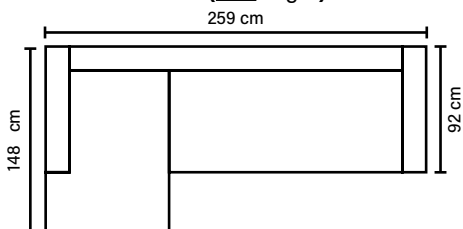

Attractive design in various combinations

COMBINATIONS

Choose from available sofa models.
All measurements are approximate.

3 DIV (Left/Right)

OPEN END (Left/Right)

OPEN END SMALL (Left/Right)

**Zarra
Footstool**

Standard leg: 14
H 16 cm

Optional leg: 15
H 17 cm

Pocket springs

Available in fabrics & leathers

SEAT

Pocket springs + HR foam 35 kg
covered with memory foam and 200 g fiber

BACK

Siliconized polyester fiber