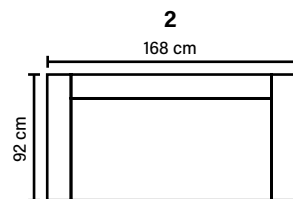

Attractive design in various combinations

COMBINATIONS

Choose from available sofa models.
All measurements are approximate.

3 DIV (Left/Right)

OPEN END (Left/Right)

OPEN END SMALL (Left/Right)

**Zarra
Footstool**

Standard leg: 14
H 16 cm

Optional leg: 15
H 17 cm

Pocket springs

Available in fabrics & leathers

SEAT

Pocket springs + HR foam 35 kg
covered with memory foam and 200 g fiber

BACK

Siliconized polyester fiber