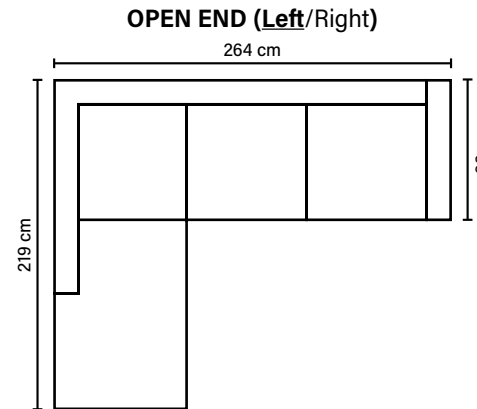

## COMBINATIONS

Choose from available sofa models.  
All measurements are approximate.

**SEAT**  
HR Foam 35 kg + ERX Foam 40 kg  
covered with 200 g fiber

**BACK**  
Siliconized polyester fiber

Loose seat cushions, loose back cushions

**DECO PILLOWS**  
1 deco pillow per armrest or corner size 40x40 cm

**ARMREST**  
Foam 25 kg

**FRAME**  
Plywood + wood  
No-Sag springs

## LEG OPTIONS

**Standard leg: 123**  
metal  
height 17 cm

**Optional leg: 86**  
wooden  
height 18 cm

Available in fabrics & leathers

BLACK

DARK  
BROWN

WALNUT

OAK