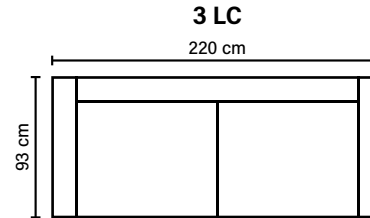

## COMBINATIONS

Choose from available sofa models.  
All measurements are approximate.

**SEAT**  
HR Foam 35 kg + ERX Foam 40 kg  
covered with 200 g fiber

**BACK**  
Siliconized polyester fiber

Loose seat cushions, loose back cushions

**DECO PILLOWS**  
1 deco pillow per armrest or corner size 40x40 cm

**ARMREST**  
Foam 25 kg

**FRAME**  
Plywood + wood  
No-Sag springs

## LEG OPTIONS

**Standard leg: 123**  
metal  
height 17 cm

**Optional leg: 86**  
wooden  
height 18 cm

Available in fabrics & leathers

BLACK

DARK  
BROWN

WALNUT

OAK