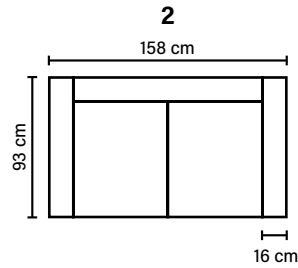

## COMBINATIONS

Choose from available sofa models.  
All measurements are approximate.

**SEAT**  
HR Foam 35 kg + ERX Foam 40 kg  
covered with 200 g fiber

**BACK**  
Siliconized polyester fiber

Loose seat cushions, loose back cushions

**DECO PILLOWS**  
1 deco pillow per armrest or corner size 40x40 cm

**ARMREST**  
Foam 25 kg

**FRAME**  
Plywood + wood  
No-Sag springs

## LEG OPTIONS

**Standard leg: 123**  
metal  
height 17 cm

**Optional leg: 86**  
wooden  
height 18 cm

Available in fabrics & leathers

BLACK

DARK  
BROWN

WALNUT

OAK