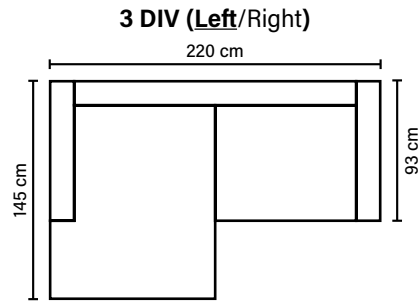

## COMBINATIONS

Choose from available sofa models.  
All measurements are approximate.

**SEAT**  
HR Foam 35 kg + ERX Foam 40 kg  
covered with 200 g fiber

**BACK**  
Siliconized polyester fiber

Loose seat cushions, loose back cushions

**DECO PILLOWS**  
1 deco pillow per armrest or corner size 40x40 cm

**ARMREST**  
Foam 25 kg

**FRAME**  
Plywood + wood  
No-Sag springs

## LEG OPTIONS

**Standard leg: 123**  
metal  
height 17 cm

**Optional leg: 86**  
wooden  
height 18 cm

Available in fabrics & leathers

BLACK

DARK  
BROWN

WALNUT

OAK