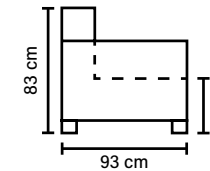

## COMBINATIONS

Choose from available sofa models.  
All measurements are approximate.

**SEAT**  
HR Foam 35 kg + ERX Foam 40 kg  
covered with 200 g fiber

**BACK**  
Siliconized polyester fiber

Loose seat cushions, loose back cushions

**DECO PILLOWS**  
1 deco pillow per armrest or corner size 40x40 cm

**ARMREST**  
Foam 25 kg

**FRAME**  
Plywood + wood  
No-Sag springs

## LEG OPTIONS

**Standard leg: 123**  
metal  
height 17 cm

**Optional leg: 86**  
wooden  
height 18 cm

Available in fabrics & leathers

BLACK

DARK  
BROWN

WALNUT

OAK