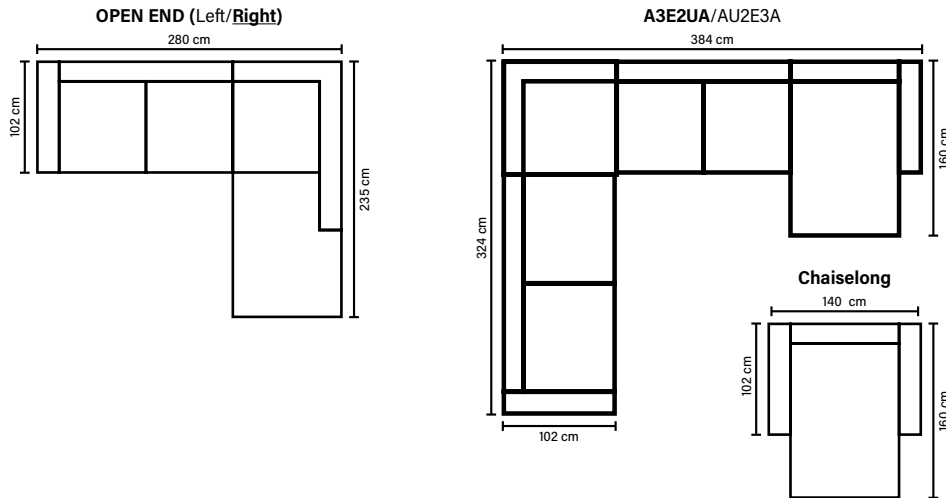

## SEAT

**Cloud System:**  
Pocket springs + HR Foam 35 kg covered with memory foam and 200 g fiber

## COMBINATIONS

Choose from available sofa models.  
(All measurements are approximate)

## MODULES

Combine different modules into the desired shape and size.  
(All measurements are approximate)

## LEG OPTIONS

**Standard leg: 122**  
metal  
height 17 cm

**Optional leg: 86**  
wooden  
height 18 cm

Available in fabrics & leathers

Wooden leg colors

Metal leg colors