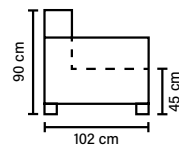

## SEAT

**Cloud System:**  
Pocket springs + HR Foam 35 kg covered with memory foam and 200 g fiber

## COMBINATIONS

Choose from available sofa models.  
(All measurements are approximate)

## MODULES

Combine different modules into the desired shape and size.  
(All measurements are approximate)