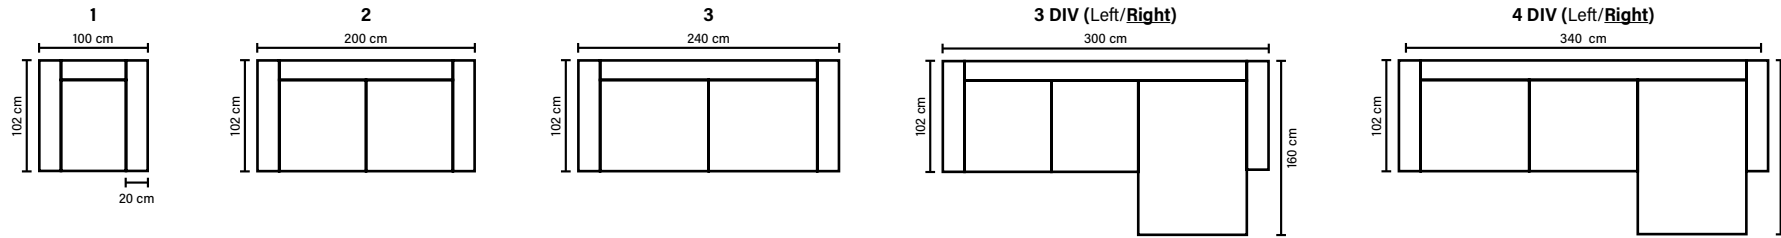

## COMBINATIONS

Choose from available sofa models.  
(All measurements are approximate)

## LEG OPTIONS

**Standard leg: 122**  
metal  
height 17 cm

**Optional leg: 86**  
wooden  
height 18 cm

Available in fabrics & leathers

Wooden leg colors

Metal leg colors