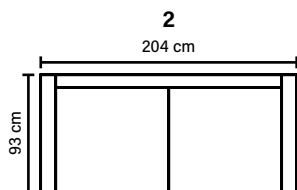

ARMREST

Foam 25-30 kg

FRAME

Plywood + wood
+ foam 25 kg

LEG OPTIONS

No leg choices available for this sofa

COMBINATIONS

Choose from available sofa models.
All measurements are approximate.