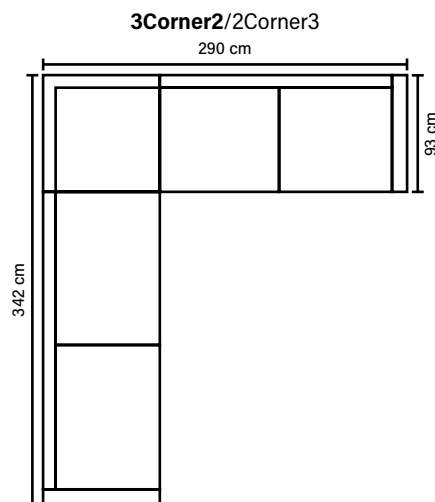

ARMREST

Foam 25-30 kg

FRAME

Plywood + wood
+ foam 25 kg

LEG OPTIONS

No leg choices available for this sofa

COMBINATIONS

Choose from available sofa models.
All measurements are approximate.