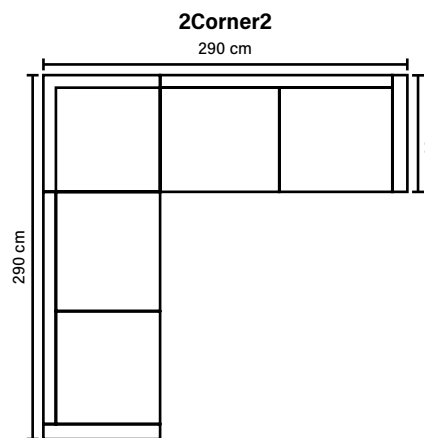

ARMREST

Foam 25-30 kg

FRAME

Plywood + wood
+ foam 25 kg

LEG OPTIONS

No leg choices available for this sofa

COMBINATIONS

Choose from available sofa models.
All measurements are approximate.