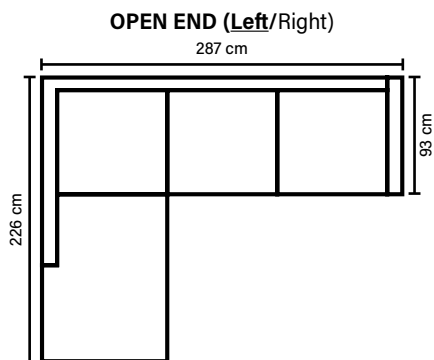

ARMREST

Foam 25-30 kg

FRAME

Plywood + wood
+ foam 25 kg

LEG OPTIONS

No leg choices available for this sofa

COMBINATIONS

Choose from available sofa models.
All measurements are approximate.