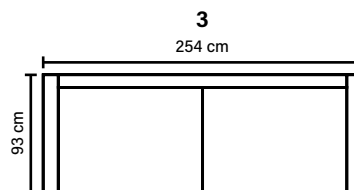

ARMREST

Foam 25-30 kg

FRAME

Plywood + wood
+ foam 25 kg

LEG OPTIONS

No leg choices available for this sofa

COMBINATIONS

Choose from available sofa models.
All measurements are approximate.