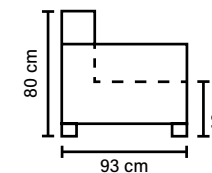

ARMREST

Foam 25-30 kg

FRAME

Plywood + wood
+ foam 25 kg

LEG OPTIONS

No leg choices available for this sofa

COMBINATIONS

Choose from available sofa models.
All measurements are approximate.