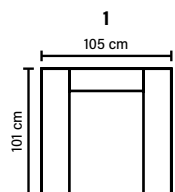

COMBINATIONS

Choose from available sofa models.
(All measurements are approximate)