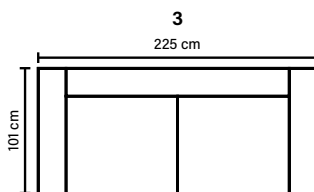

COMBINATIONS

Choose from available sofa models.
(All measurements are approximate)