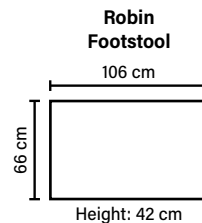

### Cloud System:

Pocket springs + HR Foam 35 kg covered with memory foam and 200 g fiber

## COMBINATIONS

Choose from available sofa models.  
(All measurements are approximate)