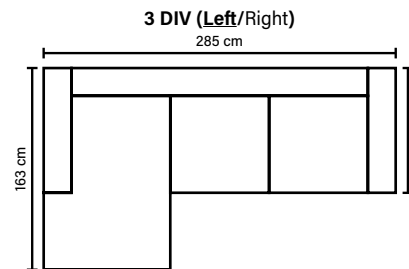

COMBINATIONS

Choose from available sofa models.
(All measurements are approximate)