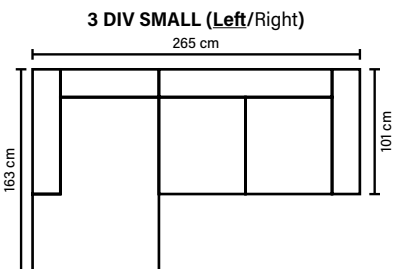

COMBINATIONS

Choose from available sofa models.
(All measurements are approximate)