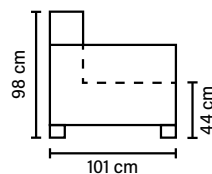

COMBINATIONS

Choose from available sofa models.
(All measurements are approximate)