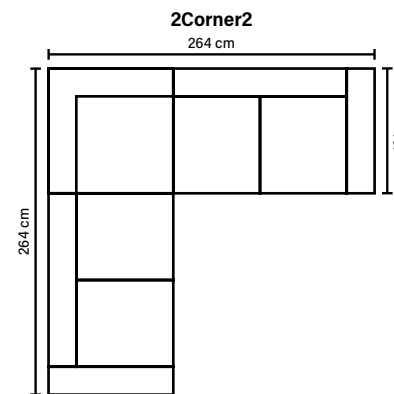

ARMREST

Foam 30 kg

FRAME

Plywood + wood
No-Sag springs

LEG OPTIONS

Standard leg: 50
wooden
height 12 cm

Available in fabrics & leathers

Wooden leg colors