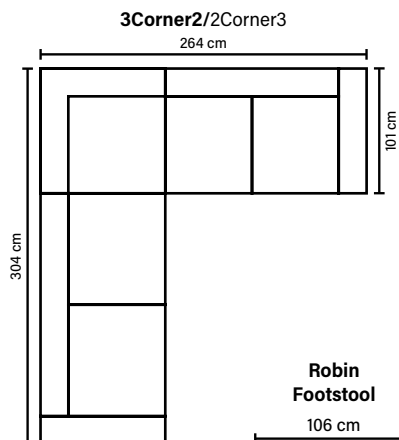

### Cloud System:

Pocket springs + HR Foam 35 kg covered with memory foam and 200 g fiber

## COMBINATIONS

Choose from available sofa models.  
(All measurements are approximate)

## LEG OPTIONS

**Standard leg: 50**  
wooden  
height 12 cm

Available in fabrics & leathers

Wooden leg colors