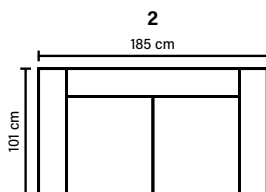

COMBINATIONS

Choose from available sofa models.
(All measurements are approximate)