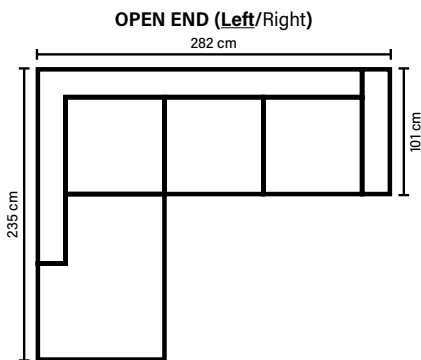

ARMREST

Foam 30 kg

FRAME

Plywood + wood
No-Sag springs

LEG OPTIONS

Standard leg: 50
wooden
height 12 cm

Available in fabrics & leathers

Wooden leg colors