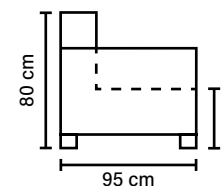

OPEN END SMALL (Left/Right)

Available in fabrics & leathers

Metal leg colors