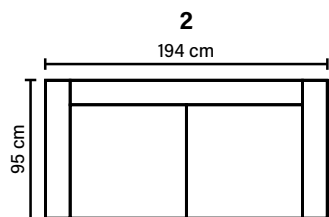

COMBINATIONS

Choose from available sofa models.
(All measurements are approximate)