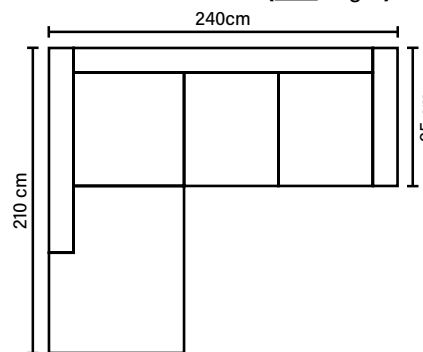

OPEN END SMALL (Left/Right)

Available in fabrics & leathers

Metal leg colors