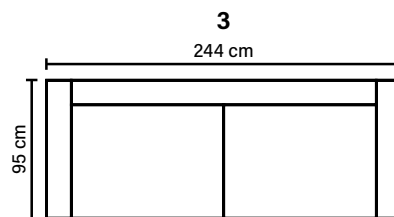

COMBINATIONS

Choose from available sofa models.
(All measurements are approximate)