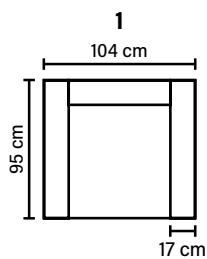

COMBINATIONS

Choose from available sofa models.
(All measurements are approximate)