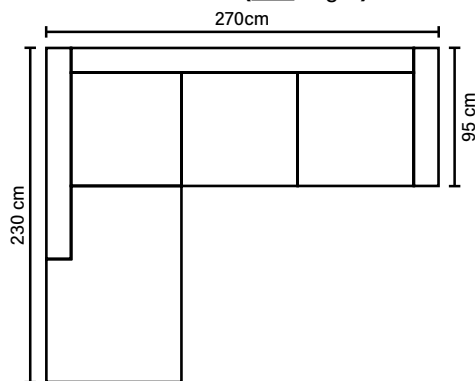

OPEN END (Left/Right)