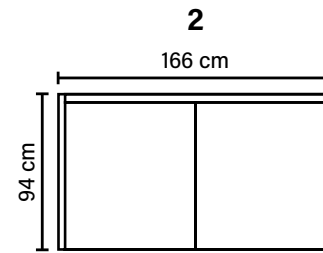

COMBINATIONS

Choose from available sofa models.