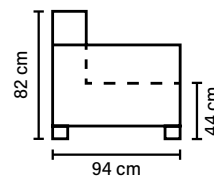

Soho Footstool

www.bellus.com

Available in fabrics
All measurements are approximate