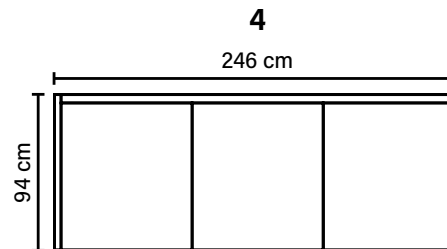

COMBINATIONS

Choose from available sofa models.