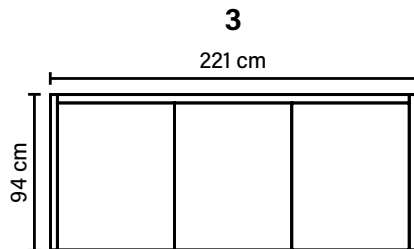

COMBINATIONS

Choose from available sofa models.