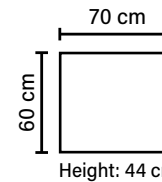

Soho Footstool

www.bellus.com

Available in fabrics
All measurements are approximate