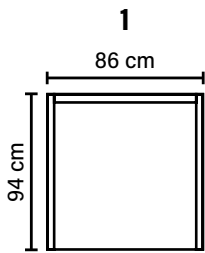

COMBINATIONS

Choose from available sofa models.