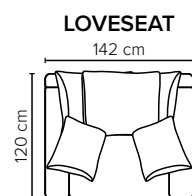

EASY FOOTSTOOL OPTIONS

- SEAT:** Cloud^{Plus} System: Pocket springs + HR Foam 35 kg + on top feather mixed with shredded foam
- BACK:** 75x70 cm pillows filled with siliconized polyester fiber
Loose seat cushions and loose back pillows
- ARMREST:** Foam 25-30 kg

- DECO PILLOWS:** Filling: feather mixed with shredded foam
1 deco pillow per armrest size 60x60 cm
- FRAME:** Plywood + wood + foam 25 kg
- LEG OPTIONS:** No leg choices available for this sofa

All measurements are approximate.
Please visit www.bellus.com for the latest product versions.