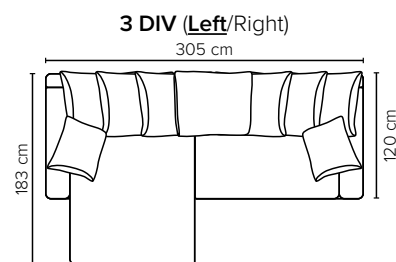

EASY FOOTSTOOL OPTIONS

- SEAT:** Cloud^{Plus} System: Pocket springs + HR Foam 35 kg + on top feather mixed with shredded foam
- BACK:** 75x70 cm pillows filled with siliconized polyester fiber
Loose seat cushions and loose back pillows
- ARMREST:** Foam 25-30 kg

- DECO PILLOWS:** Filling: feather mixed with shredded foam
1 deco pillow per armrest size 60x60 cm
- FRAME:** Plywood + wood + foam 25 kg
- LEG OPTIONS:** No leg choices available for this sofa

All measurements are approximate.
Please visit www.bellus.com for the latest product versions.