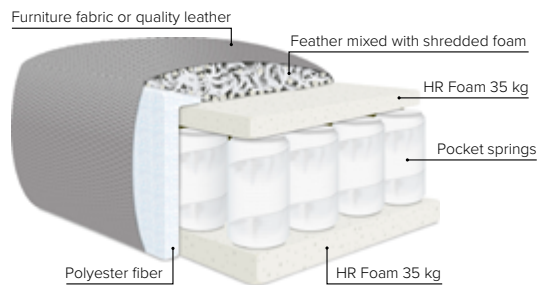

EASY

Meet the best comfort packed with an ocean of pillows - lay down, enjoy and just take it easy

bellus[®]

COMBINATIONS

Choose from available sofa models

MODULES

Design your own sofa

bellus®

EASY FOOTSTOOL OPTIONS

- SEAT:** Cloud^{Plus} System: Pocket springs + HR Foam 35 kg + on top feather mixed with shredded foam
- BACK:** 75x70 cm pillows filled with siliconized polyester fiber
Loose seat cushions and loose back pillows
- ARMREST:** Foam 25-30 kg

- DECO PILLOWS:** Filling: feather mixed with shredded foam
1 deco pillow per armrest size 60x60 cm
- FRAME:** Plywood + wood + foam 25 kg
- LEG OPTIONS:** No leg choices available for this sofa

All measurements are approximate.
Please visit www.bellus.com for the latest product versions.