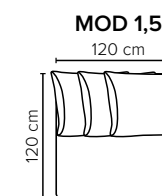

COMBINATIONS

Choose from available sofa models

MODULES

Design your own sofa

bellus®