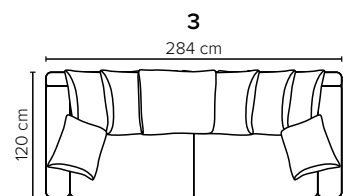

EASY FOOTSTOOL OPTIONS

- SEAT:** Cloud^{Plus} System: Pocket springs + HR Foam 35 kg + on top feather mixed with shredded foam
- BACK:** 75x70 cm pillows filled with siliconized polyester fiber
Loose seat cushions and loose back pillows
- ARMREST:** Foam 25-30 kg

- DECO PILLOWS:** Filling: feather mixed with shredded foam
1 deco pillow per armrest size 60x60 cm
- FRAME:** Plywood + wood + foam 25 kg
- LEG OPTIONS:** No leg choices available for this sofa

All measurements are approximate.
Please visit www.bellus.com for the latest product versions.