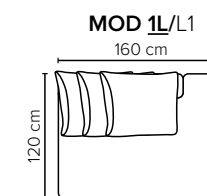

EASY FOOTSTOOL OPTIONS

- SEAT:** Cloud^{Plus} System: Pocket springs + HR Foam 35 kg + on top feather mixed with shredded foam
- BACK:** 75x70 cm pillows filled with siliconized polyester fiber
Loose seat cushions and loose back pillows
- ARMREST:** Foam 25-30 kg

- DECO PILLOWS:** Filling: feather mixed with shredded foam
1 deco pillow per armrest size 60x60 cm
- FRAME:** Plywood + wood + foam 25 kg
- LEG OPTIONS:** No leg choices available for this sofa

All measurements are approximate.
Please visit www.bellus.com for the latest product versions.