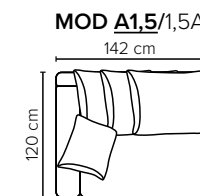

EASY FOOTSTOOL OPTIONS

- SEAT:** Cloud^{Plus} System: Pocket springs + HR Foam 35 kg + on top feather mixed with shredded foam
- BACK:** 75x70 cm pillows filled with siliconized polyester fiber
Loose seat cushions and loose back pillows
- ARMREST:** Foam 25-30 kg

- DECO PILLOWS:** Filling: feather mixed with shredded foam
1 deco pillow per armrest size 60x60 cm
- FRAME:** Plywood + wood + foam 25 kg
- LEG OPTIONS:** No leg choices available for this sofa

All measurements are approximate.
Please visit www.bellus.com for the latest product versions.