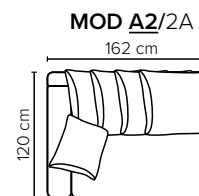

EASY FOOTSTOOL OPTIONS

- SEAT:** Cloud^{Plus} System: Pocket springs + HR Foam 35 kg + on top feather mixed with shredded foam
- BACK:** 75x70 cm pillows filled with siliconized polyester fiber
Loose seat cushions and loose back pillows
- ARMREST:** Foam 25-30 kg

- DECO PILLOWS:** Filling: feather mixed with shredded foam
1 deco pillow per armrest size 60x60 cm
- FRAME:** Plywood + wood + foam 25 kg
- LEG OPTIONS:** No leg choices available for this sofa

All measurements are approximate.
Please visit www.bellus.com for the latest product versions.