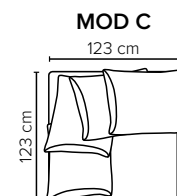

COMBINATIONS

Choose from available sofa models

MODULES

Design your own sofa

bellus®