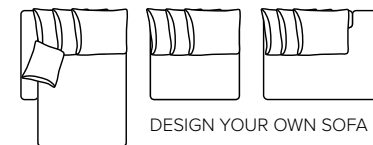

EASY

Meet the best comfort packed with an ocean of pillows - lay down, enjoy and just take it easy

bellus[®]

COMBINATIONS

Choose from available sofa models

MODULES

Design your own sofa

bellus®

EASY FOOTSTOOL OPTIONS

- SEAT:** Cloud^{Plus} System: Pocket springs + HR Foam 35 kg + on top feather mixed with shredded foam
- BACK:** 75x70 cm pillows filled with siliconized polyester fiber
Loose seat cushions and loose back pillows
- ARMREST:** Foam 25-30 kg

- DECO PILLOWS:** Filling: feather mixed with shredded foam
1 deco pillow per armrest size 60x60 cm
- FRAME:** Plywood + wood + foam 25 kg
- LEG OPTIONS:** No leg choices available for this sofa

All measurements are approximate.
Please visit www.bellus.com for the latest product versions.