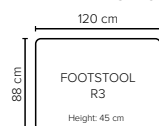

EASY FOOTSTOOL OPTIONS

- **SEAT:** Cloud^{Plus} System: Pocket springs + HR Foam 35 kg + on top feather mixed with shredded foam
- **BACK:** 75x70 cm pillows filled with siliconized polyester fiber
  Loose seat cushions and loose back pillows
- **ARMREST:** Foam 25-30 kg

- **DECO PILLOWS:** Filling: feather mixed with shredded foam
  1 deco pillow per armrest size 60x60 cm
- **FRAME:** Plywood + wood + foam 25 kg
- **LEG OPTIONS:** No leg choices available for this sofa

All measurements are approximate.
Please visit www.bellus.com for the latest product versions.