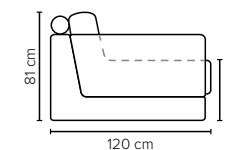

EASY FOOTSTOOL OPTIONS

- **SEAT:** Cloud^{Plus} System: Pocket springs + HR Foam 35 kg + on top feather mixed with shredded foam
- **BACK:** 75x70 cm pillows filled with siliconized polyester fiber
  Loose seat cushions and loose back pillows
- **ARMREST:** Foam 25-30 kg

- **DECO PILLOWS:** Filling: feather mixed with shredded foam
  1 deco pillow per armrest size 60x60 cm
- **FRAME:** Plywood + wood + foam 25 kg
- **LEG OPTIONS:** No leg choices available for this sofa

All measurements are approximate.
Please visit www.bellus.com for the latest product versions.