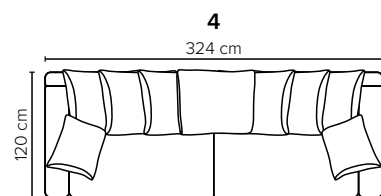

EASY FOOTSTOOL OPTIONS

- SEAT:** Cloud^{Plus} System: Pocket springs + HR Foam 35 kg + on top feather mixed with shredded foam
- BACK:** 75x70 cm pillows filled with siliconized polyester fiber
Loose seat cushions and loose back pillows
- ARMREST:** Foam 25-30 kg

- DECO PILLOWS:** Filling: feather mixed with shredded foam
1 deco pillow per armrest size 60x60 cm
- FRAME:** Plywood + wood + foam 25 kg
- LEG OPTIONS:** No leg choices available for this sofa

All measurements are approximate.
Please visit www.bellus.com for the latest product versions.