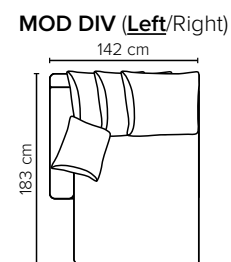

COMBINATIONS

Choose from available sofa models

MODULES

Design your own sofa

bellus®