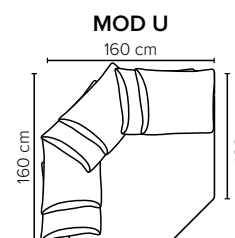

EASY FOOTSTOOL OPTIONS

- SEAT:** Cloud^{Plus} System: Pocket springs + HR Foam 35 kg + on top feather mixed with shredded foam
- BACK:** 75x70 cm pillows filled with siliconized polyester fiber
Loose seat cushions and loose back pillows
- ARMREST:** Foam 25-30 kg

- DECO PILLOWS:** Filling: feather mixed with shredded foam
1 deco pillow per armrest size 60x60 cm
- FRAME:** Plywood + wood + foam 25 kg
- LEG OPTIONS:** No leg choices available for this sofa

All measurements are approximate.
Please visit www.bellus.com for the latest product versions.