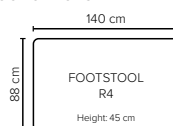

EASY FOOTSTOOL OPTIONS

- **SEAT:** Cloud^{Plus} System: Pocket springs + HR Foam 35 kg + on top feather mixed with shredded foam
- **BACK:** 75x70 cm pillows filled with siliconized polyester fiber
  Loose seat cushions and loose back pillows
- **ARMREST:** Foam 25-30 kg

- **DECO PILLOWS:** Filling: feather mixed with shredded foam
  1 deco pillow per armrest size 60x60 cm
- **FRAME:** Plywood + wood + foam 25 kg
- **LEG OPTIONS:** No leg choices available for this sofa

All measurements are approximate.
Please visit www.bellus.com for the latest product versions.